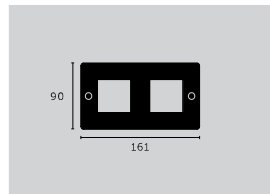

2G WALL PLATE / HORIZONTAL

mount: **HORIZONTAL**
details: **SOLID METAL**

finish:
white
steel
brass
▶ smoked bronze
black

sku:
CPL-142014
CPL-072017
CPL-052016
CPL-092018
CPL-022015