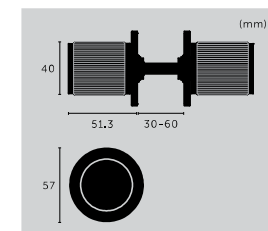

DOOR KNOB SET / LINEAR

type: **UNSPRUNG LINEAR**
finish: steel, brass, gun metal, welders black
sku: RDK-071054, RDK-051053, RDK-091055, RDK-481052