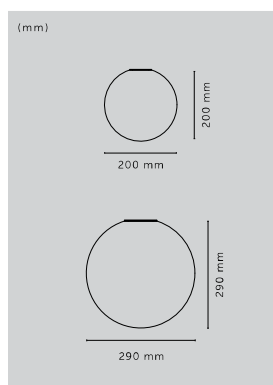

FORKED / GLOBE

type: **LIGHT GLOBE**
size: **MEDIUM / LARGE**

finish: (medium) **sku:** (medium)

▶ opal UFG-37749
smoked UFG-09751

finish: (large) **sku:** (large)

▶ opal UFG-37762
smoked UFG-09764