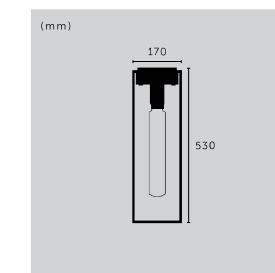

CAGED CEILING / LARGE

type:	CEILING LIGHT	finish:	▶ white marble	sku:	RCA-14368
socket:	E27	black marble	RCA-02369		
voltage:	220-240V				
classification:	CB/CE CERTIFIED CLASS 1 & IP20