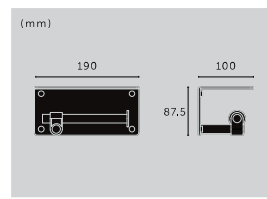

TOILET ROLL HOLDER / SHELF / CAST

type: **TOILET ROLL HOLDER WITH SHELF**
material: **SOLID METAL**
details: **HAND POLISHED SHELF**