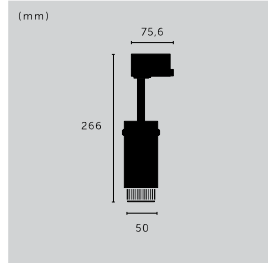

EXHAUST / TRACK

type: **SPOTLIGHT**
socket: **GU10**
voltage: **220-240V**
classification: **CB/CE CERTIFIED CLASS 1 & IP20**

finish: (body) **sku:** (body)

- stone RSH-21704
- graphite RSH-17703

finish: (detail kit) **sku:** (detail kit)

- burnt steel RBB-36795
- steel RBB-07686
- brass RBB-05685
- gun metal RBB-35687