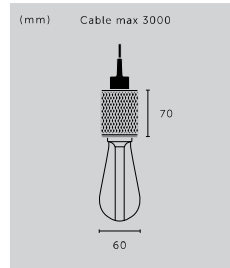

finish:	burnt steel	steel	brass	smoked bronze	gun metal	matt black

HEAVY METAL / LINEAR

type: **PENDANT LIGHT**
knurl: **LINEAR**
socket: **E27**
voltage: **220-240V**
classification: **CB/CE CERTIFIED**
IP20

type:
▶ linear knurl
linear knurl

finish:
burnt steel
gun metal

sku:
RHM-361601
RHM-351602

HEAVY METAL / CROSS

type: **PENDANT LIGHT**
knurl: **CROSS**
socket: **E27**
voltage: **220-240V**
classification: **CB/CE CERTIFIED**
IP20

type:
▶ cross knurl
cross knurl
cross knurl
cross knurl

finish:
steel
brass
smoked bronze
matt black

sku:
RHM-07647
RHM-05645
RHM-09646
RHM-02644

HEAVY METAL CHANDELIER / 10.0

type: **CHANDELIER**
socket: **E27**
voltage: **220-240V**
classification: **CB/CE CERTIFIED**
CLASS 1 & IP20

finish: (surface)
steel
brass
smoked bronze
▶ black

sku: (surface)
RHC-072353
RHC-052351
RHC-452355
RHC-022357

finish: (suspended)
steel
▶ brass
smoked bronze
black

sku: (suspended)
RHC-072354
RHC-052352
RHC-452356
RHC-022358

HEAVY METAL CHANDELIER / 19.0

type: **CHANDELIER**
socket: **E27**
voltage: **220-240V**
classification: **CB/CE CERTIFIED**
CLASS 1 & IP20

finish: (surface)
steel
▶ brass
smoked bronze
black

sku: (surface)
RHC-072361
RHC-052359
RHC-452363
RHC-022365

finish: (suspended)
steel
brass
▶ smoked bronze
black

sku: (suspended)
RHC-072362
RHC-052360
RHC-452364
RHC-022366

HEAVY METAL CHANDELIER / 31.0

type: **CHANDELIER**
socket: **E27**
voltage: **220-240V**
classification: **CB/CE CERTIFIED**
CLASS 1 & IP20

finish: (surface)
steel
brass
▶ smoked bronze
black

sku: (surface)
RHC-072369
RHC-052367
RHC-452371
RHC-022373

finish: (suspended)
▶ steel
brass
smoked bronze
black

sku: (suspended)
RHC-072370
RHC-052368
RHC-452372
RHC-022374