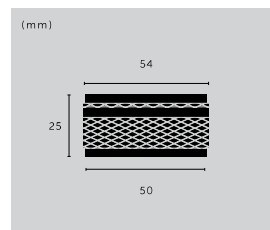

DOOR STOP / FLOOR

type: **FLOOR MOUNTED CROSS**
finish: steel, brass, smoked bronze, black
sku: RDS-07269, RDS-05270, RDS-09271, RDS-02272