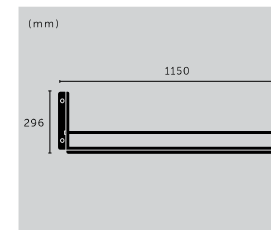

GIRDER SHELF

type: **SHELF**
max load: **30KG**
details: **COIN SCREWS**

finish:
stone + steel
stone + brass
▶ stone + gun metal
black + steel
black + brass
black + gun metal

sku:
USV-231920
USV-251919
USV-651921
USV-041916
USV-061915
USV-531917