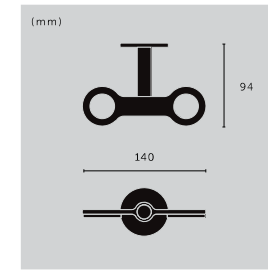

SOAP BOTTLE HOLDER / DOUBLE / CAST

function: **DAILY RITUALS**
material: **SOLID METAL**
details: **ROUGH-CAST BRACKET**
fyi: **FITS B+P BODY CARE BOTTLES**