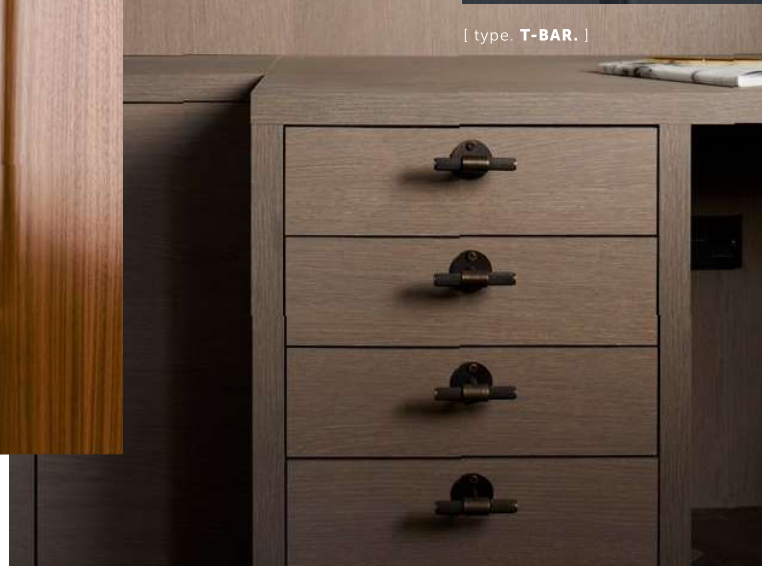

# CABINET HARDWARE

[ type. **PULL BAR.** ]

look:

types:

finish:

[ info. **CABINET HARDWARE / CROSS.** ]

The original solid metal hardware collection, our iconic Cross look lays the foundation for styling with details at the core of a space. With a refined industrial aesthetic that feels as good as it looks, the diamond-cut cross knurling pattern adds presence and drama in versatile finishes that transform your interiors. Cross hardware includes furniture knobs, pull bars, closet bars, hooks and T-bars.

[ type. **FURNITURE KNOB.** ]

[ type. **FURNITURE KNOB / PLATE.** ]

[ type. **T-BAR.** ]

[ type. **PULL BAR / PLATE.** ]

[ type. **CLOSET BAR.** ]

[ type. **T-BAR / PLATE.** ]

[ type. **PULL BAR.** ]

look: <b>CAST</b>				
finish:	steel	brass	gun metal	welders black