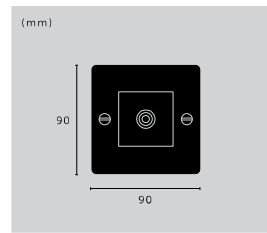

1G TOGGLE SWITCH

knurl: **CROSS**
tech: **ON/OFF**
2-WAY
10AX
details: **SOLID METAL**