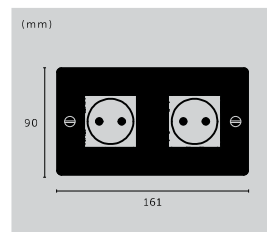

2G SOCKET

type: **SCHUKO TYPE F**
tech: **16 A**
details: **SOLID METAL**