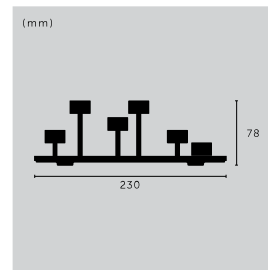

MACHINED CANDELABRA

details: **MACHINED SOLID METAL**

finish:

- steel
- brass

sku:

UK-MA-CAN-ST-A
UK-MA-CAN-BR-A