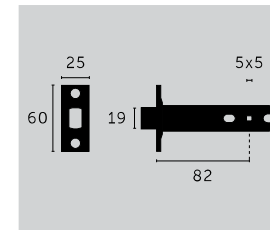

THUMBTURN LOCK DEADBOLT LATCH

type: **82 MM BACKSET**
details: **FOR USE WITH OUR THUMBTURN LOCKS**

finish:
▶ steel
▶ brass
▶ gun metal
▶ black

sku:
GLL-051178
GLL-071179
GLL-351183
GLL-021181