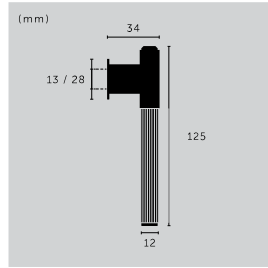

sku:

GLB-36440
GLB-07325
GLB-05326
GLB-35329
GLB-02328