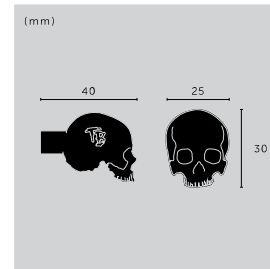

finish:
▶ steel
▶ brass

sku:
UFK-071829
UFK-051828

SKULL DOOR STOP

A free standing skull door stop that makes every entrance dramatic, made from solid, cast metal, buffed and finished by hand. Features a non-slip buffer on the bottom to prevent scuffs to your floor and debossed B+P & TB insignias on the top.