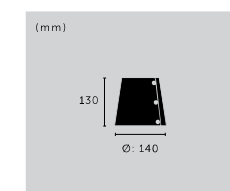

HOOKED SHADE

type: **LIGHT SHADE**
size: **SMALL, LARGE**
detail: **COIN SCREWS**

finish:	sku:
▶ stone	RSH-33257
graphite	RSH-34256