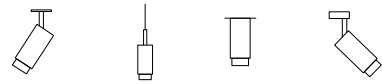

EXHAUST

look:

types: