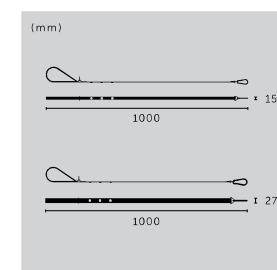

DOG LEAD

details: **EMBOSSED LEATHER**

finish: (15mm)

- black + purple + steel
- black + purple + brass

sku: (15mm)

RPA-02778
RPA-02777

finish: (27mm)

- black + purple + steel
- black + purple + brass

sku: (27mm)

RPA-02780
RPA-02779