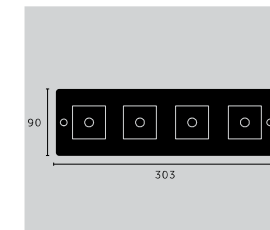

4G WALL PLATE / HORIZONTAL

mount: **HORIZONTAL**
details: **SOLID METAL**
including: **INFILLS**

finish:
white
steel
▶ brass
smoked bronze
black

sku:
CPL-142004
CPL-072007
CPL-052006
CPL-092008
CPL-022005