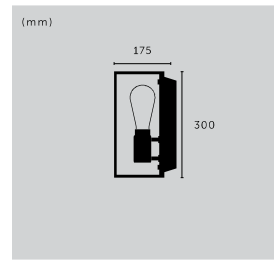

CAGED WALL / MEDIUM

type:	WALL LIGHT	finish:	white marble	sku:	RCA-14272
socket:	E27	▶ black marble	RCA-02273		
voltage:	220-240V				
classification:	CB/CE CERTIFIED CLASS 1 & IP20