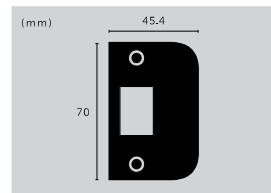

STRIKE PLATE KIT / D-SHAPED

type: **STANDARD DOOR**

finish:
▶ steel
▶ brass
gun metal
black

sku:
UDS-071793
UDS-051794
UDS-351798
UDS-021796