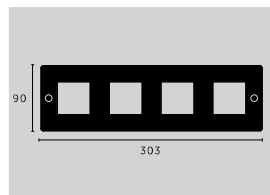

4G WALL PLATE / HORIZONTAL

mount: **HORIZONTAL**
details: **SOLID METAL**

finish:
white
▶ steel
brass
smoked bronze
black

sku:
CPL-142024
CPL-072027
CPL-052026
CPL-092028
CPL-022025