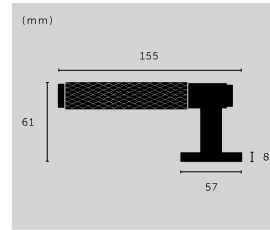

DIRECTORY CROSS DOOR HARDWARE

look: CROSS				
finish:	steel	brass	smoked bronze	black

DOOR HANDLE SET / CROSS

type: **SPRUNG 38 MM CROSS**
finish: steel, brass, smoked bronze, black
sku: UK-LH-S-38-ST-A, UK-LH-S-38-BR-A, UK-LH-S-38-SM-A, UK-LH-S-38-BL-A