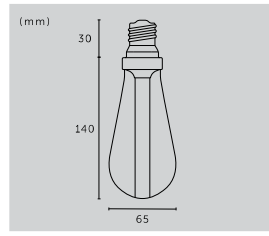

finish: clear crystal opal amber gold smoked white marble black marble

BUSTER BULB

category:	LIGHT BULBS	type:	dimmmable	finish:	▶ crystal	sku:	CBB-121026
socket:	E27	dimmmable	▶ gold		CBB-131028		
power:	2W	dimmmable	smoked		CBB-091027		
supply:	220-240V~						
cri:	80	non-dimmmable	crystal		CBB-121029		
light appearance:	2400-2700K*	non-dimmmable	gold		CBB-131031		
lumen:	60-125*	non-dimmmable	smoked		CBB-091030		

*For breakdown of lumen and light appearance for individual bulb finishes refer to tech specs.

BUSTER BULB / TUBE

category:	LIGHT BULBS	type:	dimmmable	finish:	crystal	sku:	CTB-121646
socket:	E27	non-dimmmable	crystal		CTB-121647		
power:	2W						
supply:	220-240V~						
cri:	80						
light appearance:	2600-2700K*						
lumen:	100-110*						

*For breakdown of lumen and light appearance for individual bulb finishes refer to tech specs.

LED-TEARDROP AMBER

category:	LIGHT BULBS	type:	dimmmable	finish:	amber	sku:	BU-TD-E27-LEDf-CR-A
socket:	E27						
power:	3.5W						
supply:	220-240V~						
cri:	80						
light appearance:	2500K						
lumen:	400						

FORKED PUNCH BULB

category:	LIGHT BULBS	type:	dimmmable	finish:	crystal	sku:	RFB-371578
socket:	E27	dimmmable	opal		CPB-141506		
power:	5W						
supply:	220-240V~						
cri:	80						
light appearance:	2700K						
lumen:	500						

FORKED BUSTER BULB

category:	LIGHT BULBS	type:	dimmmable	finish:	opal	sku:	RFB-011579
socket:	E27						
power:	5W						
supply:	220-240V~						
cri:	80						
light appearance:	2700K						
lumen:	380						

PUNCH BULB / PUCK

category:	LIGHT BULBS	type:	dimmmable	finish:	opal	sku:	BB-PI-E27-D-WH-B
socket:	E27	dimmmable	opal / glass		CPB-141506		
power:	2-5W	non-dimmmable	opal		BB-PI-E27-ND-WH-B		
supply:	220-240V~	non-dimmmable	opal / glass		CPB-141507		
cri:	80						
light appearance:	2700K						
lumen:	210-420						

GU10 LED BULB