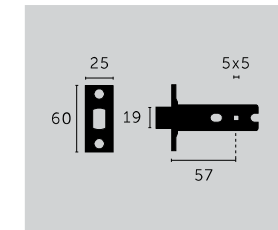

## THUMBTURN LOCK DEADBOLT LATCH

type: **57 MM BACKSET**  
details: **FOR USE WITH OUR THUMBTURN LOCKS**

**finish:**  
 ▶ steel  
 ▶ brass  
 ▶ gun metal  
 ▶ black

**sku:**  
 GLL-051172  
 GLL-071173  
 GLL-351177  
 GLL-021175