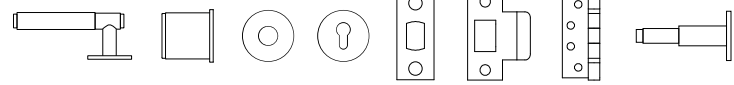

look:

types: