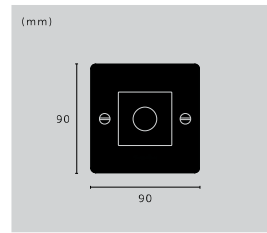

[ type. **4G CUSTOM.** ]

[ type. **1G SOCKET.** ]

[ type. **2G TOGGLE / VERTICAL.** ]

[ look: <b>CROSS.</b> ]					
finish:	white	steel	brass	smoked bronze	black

**1G DIMMER / 250W**

knurl: **CROSS**  
type: **1G**  
tech: **250W LED**  
details: **RETRACTIVE**  
**SOLID METAL**