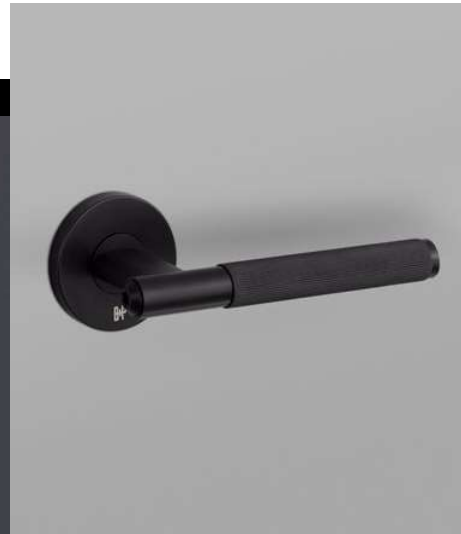

[type. **DOOR HANDLE.**]