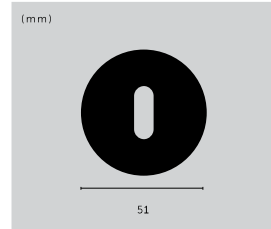

KEY ESCUTCHEON PLATE / CC 27 MM

type: **CC 27 MM (SWEDEN)**
details: **SPUN METAL**

finish:
▶ steel
▶ brass
smoked bronze
gun metal
welders black
black

sku:
SW-ESC-27-ST-A
SW-ESC-27-BR-A
SW-ESC-27-SM-A
SES-351877
SES-591876
SW-ESC-27-BL-A