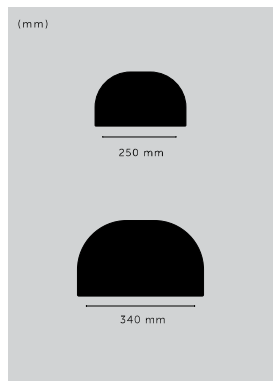

FORKED / SHADE

type: **LIGHT SHADE**
size: **MEDIUM / LARGE**

finish: (medium) **sku:** (medium)

steel UFS-07733
▶ burnt steel UFS-36739
brass UFS-05735
gun metal UFS-35737

finish: (large) **sku:** (large)

steel UFS-07741
▶ burnt steel UFS-36747
brass UFS-05743
gun metal UFS-35745