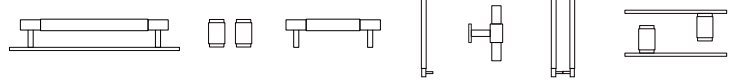

# CABINET HARDWARE

[ type. **PULL BAR.** ]

look:

types:

finish:

[ info. **CABINET HARDWARE / CROSS.** ]

The original solid metal hardware collection, our iconic Cross look lays the foundation for styling with details at the core of a space. With a refined industrial aesthetic that feels as good as it looks, the diamond-cut cross knurling pattern adds presence and drama in versatile finishes that transform your interiors. Cross hardware includes furniture knobs, pull bars, closet bars, hooks and T-bars.