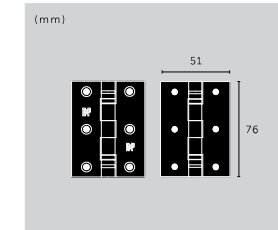

DOOR HINGES / 76 x 51 x 2 MM

details: **B+P LOGO**

finish:
▶ steel
▶ brass
▶ welders black

sku:
RHG-071840
RHG-051841
RHG-591842