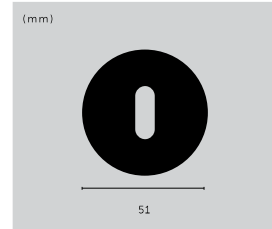

KEY ESCUTCHEON PLATE / CC 35 MM

type: **51 MM**
details: **SPUN METAL**

finish:
▶ steel
▶ brass
smoked bronze
gun metal
welders black
black

sku:
UK-ESC-35-ST-A
UK-ESC-35-BR-A
UK-ESC-35-SM-A
RES-351873
RES-591872
UK-ESC-35-BL-A