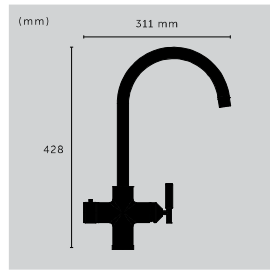

**sku: (EU)**  
C0-072621  
C0-052622  
C0-352624  
C0-592623

**KITCHEN TAP / 4-IN-1 / CROSS**

knurl: **CROSS**  
type: **4-IN-1**  
material: **SOLID METAL**  
feature: **MIXES HOT + COLD WATER PLUS FILTERED COLD + INSTANT HOT WATER**