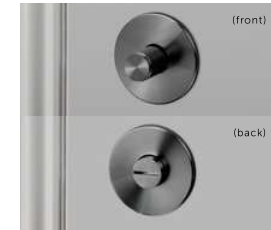

THUMBTURN LOCK / LINEAR

process: **DIAMOND CNC LATHE LINEAR**
finish: steel, brass, gun metal, welders black
sku: RLL-071078, RLL-051077, RLL-091079, RLL-481076