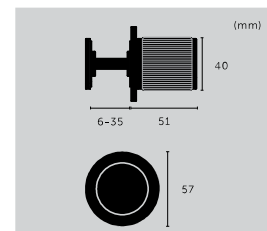

DOOR KNOB / SINGLE-SIDED / LINEAR

type: **FIXED LINEAR**
finish: steel, brass, gun metal, welders black
sku: RDK-071058, RDK-051057, RDK-091059, RDK-481056