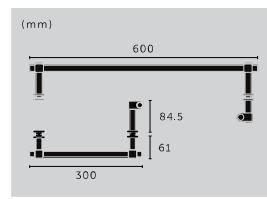

TOWEL RAIL + PULL BAR / CAST

type: **SHOWER DOOR TOWEL RAIL + HANDLE**
material: **SOLID METAL**
details: **ROUGH-CAST KNUCKLES**