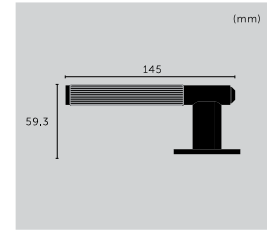

DOOR HANDLE / FIXED / LINEAR

type: **FIXED LINEAR**
finish: steel, brass, gun metal, welders black
sku: RLH-071046, RLH-051045, RLH-091047, RLH-481044