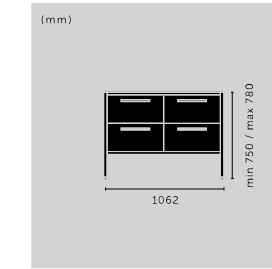

CABINET / SMALL

type: **BESPOKE CABINET**
countertop: **BLACK TEMPAL**
frame: **BLACK**
hardware: **PULL BAR**
knurl: **CROSS**

finish: american walnut + brass
▶ black ash + steel
sku: GCF-742555
GCF-752557

CABINET / MEDIUM

type: **BESPOKE CABINET**
countertop: **BLACK TEMPAL**
frame: **BLACK**
hardware: **PULL BAR / FURNITURE KNOB**
knurl: **CROSS**