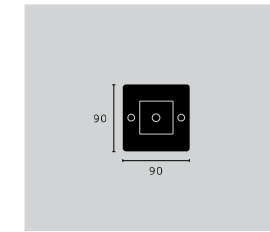

1G WALL PLATE / HORIZONTAL

mount: **HORIZONTAL**
details: **SOLID METAL**
including: **INFILLS**

finish:
white
steel
brass
▶ smoked bronze
black

sku:
CPL-141989
CPL-071992
CPL-051991
CPL-091993
CPL-021990