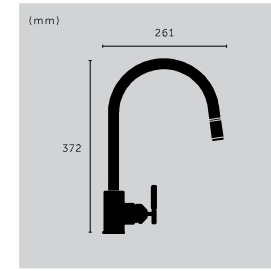

**sku: (EU)**  
C0-072617  
C0-052618  
C0-352620  
C0-592619

**KITCHEN TAP / MIXER WITH PULL OUT SPRAY / LINEAR**

knurl: **LINEAR**  
type: **MIXER WITH PULL OUT SPRAY**  
material: **SOLID METAL**  
feature: **PULL OUT SPRAY**