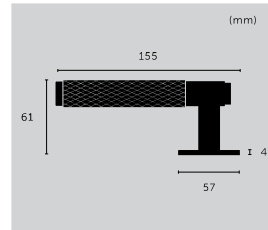

DOOR HANDLE / FIXED / CROSS

type: **FIXED CROSS**
finish: steel, brass, smoked bronze, black
sku: RLH-07226, RLH-05227, RLH-09228, RLH-02229