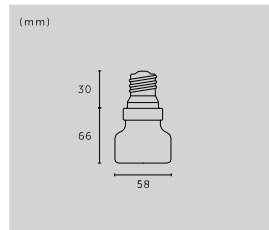

PUNCH BULB / PUCK

category:	LIGHT BULBS	type:	dimmmable	finish:	opal	sku:	BB-PI-E27-D-WH-B
socket:	E27	dimmmable	opal / glass		CPB-141506		
power:	2-5W	non-dimmmable	opal		BB-PI-E27-ND-WH-B		
supply:	220-240V~	non-dimmmable	opal / glass		CPB-141507		
cri:	80						
light appearance:	2700K						
lumen:	210-420