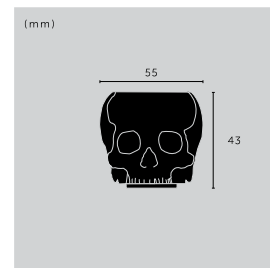

finish:
▶ steel
▶ brass

sku:
UCH-071835
UCH-051834

SKULL DRUM KEY

A universal drum key designed by Travis Barker. It's made from molten cast metal and finished by hand, so every piece is one-of-a-kind. Functional and decorative, the drum key can either be used to tune your drums or be worn as a necklace and comes complete with it's own ball chain. The piece is then signed with the B+P & TB insignias on the reverse.