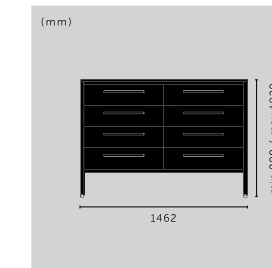

finish: ▶ black ash + brass
silver oak + gun metal
sku: GDF-742560
GDF-752562