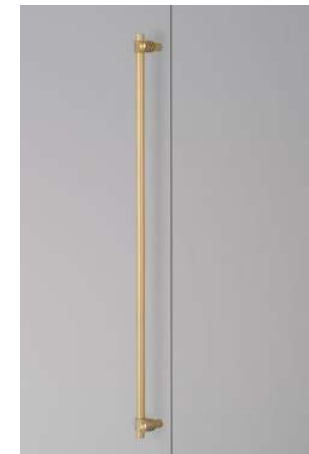

sku:

UCB-072121
UCB-052122
UCB-352123
UCB-592124