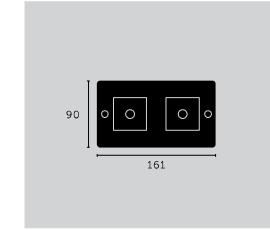

2G WALL PLATE / HORIZONTAL

mount: **HORIZONTAL**
details: **SOLID METAL**
including: **INFILLS**

finish:
▶ white
steel
brass
smoked bronze
black

sku:
CPL-141994
CPL-071997
CPL-051996
CPL-091998
CPL-021995