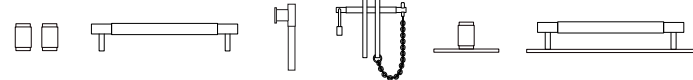

# LINEAR

[ category. **CABINET HARDWARE.** ]

[ directory. **P.16-P.17.** ]

look:

types:

finish:

[ info. **CABINET HARDWARE / LINEAR.** ]

Linear cabinet hardware adds a real sense of elegance and refinement to everything it touches. The collection is made from solid metal bar, with torx screw detailing, and the crisp, linear diamond-cut knurling that catches the light. All refined by hand and packaged for a great unboxing experience. The range includes cabinet knobs, L-bars, pull bars and the striking B+P precious bar.