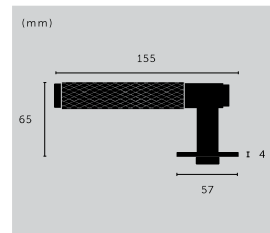

DOOR HANDLE SET / CROSS

type: **UNSPRUNG CC 30 MM (SCANDINAVIA) CROSS**
finish: steel, brass, smoked bronze, black
sku: SW-LH-U-30-ST-A, SW-LH-U-30-BR-A, SW-LH-U-30-SM-A, SW-LH-U-30-BL-A