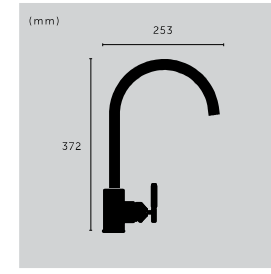

KITCHEN TAP / MIXER / LINEAR

knurl: **LINEAR**
type: **MIXER TAP**
material: **SOLID METAL**

finish:
steel
brass
gun metal
▶ welders black

sku: (UK)
RKT-071572
RKT-051573
RKT-351575
RKT-481574

sku: (EU)
C0-072617
C0-052618
C0-352620
C0-592619