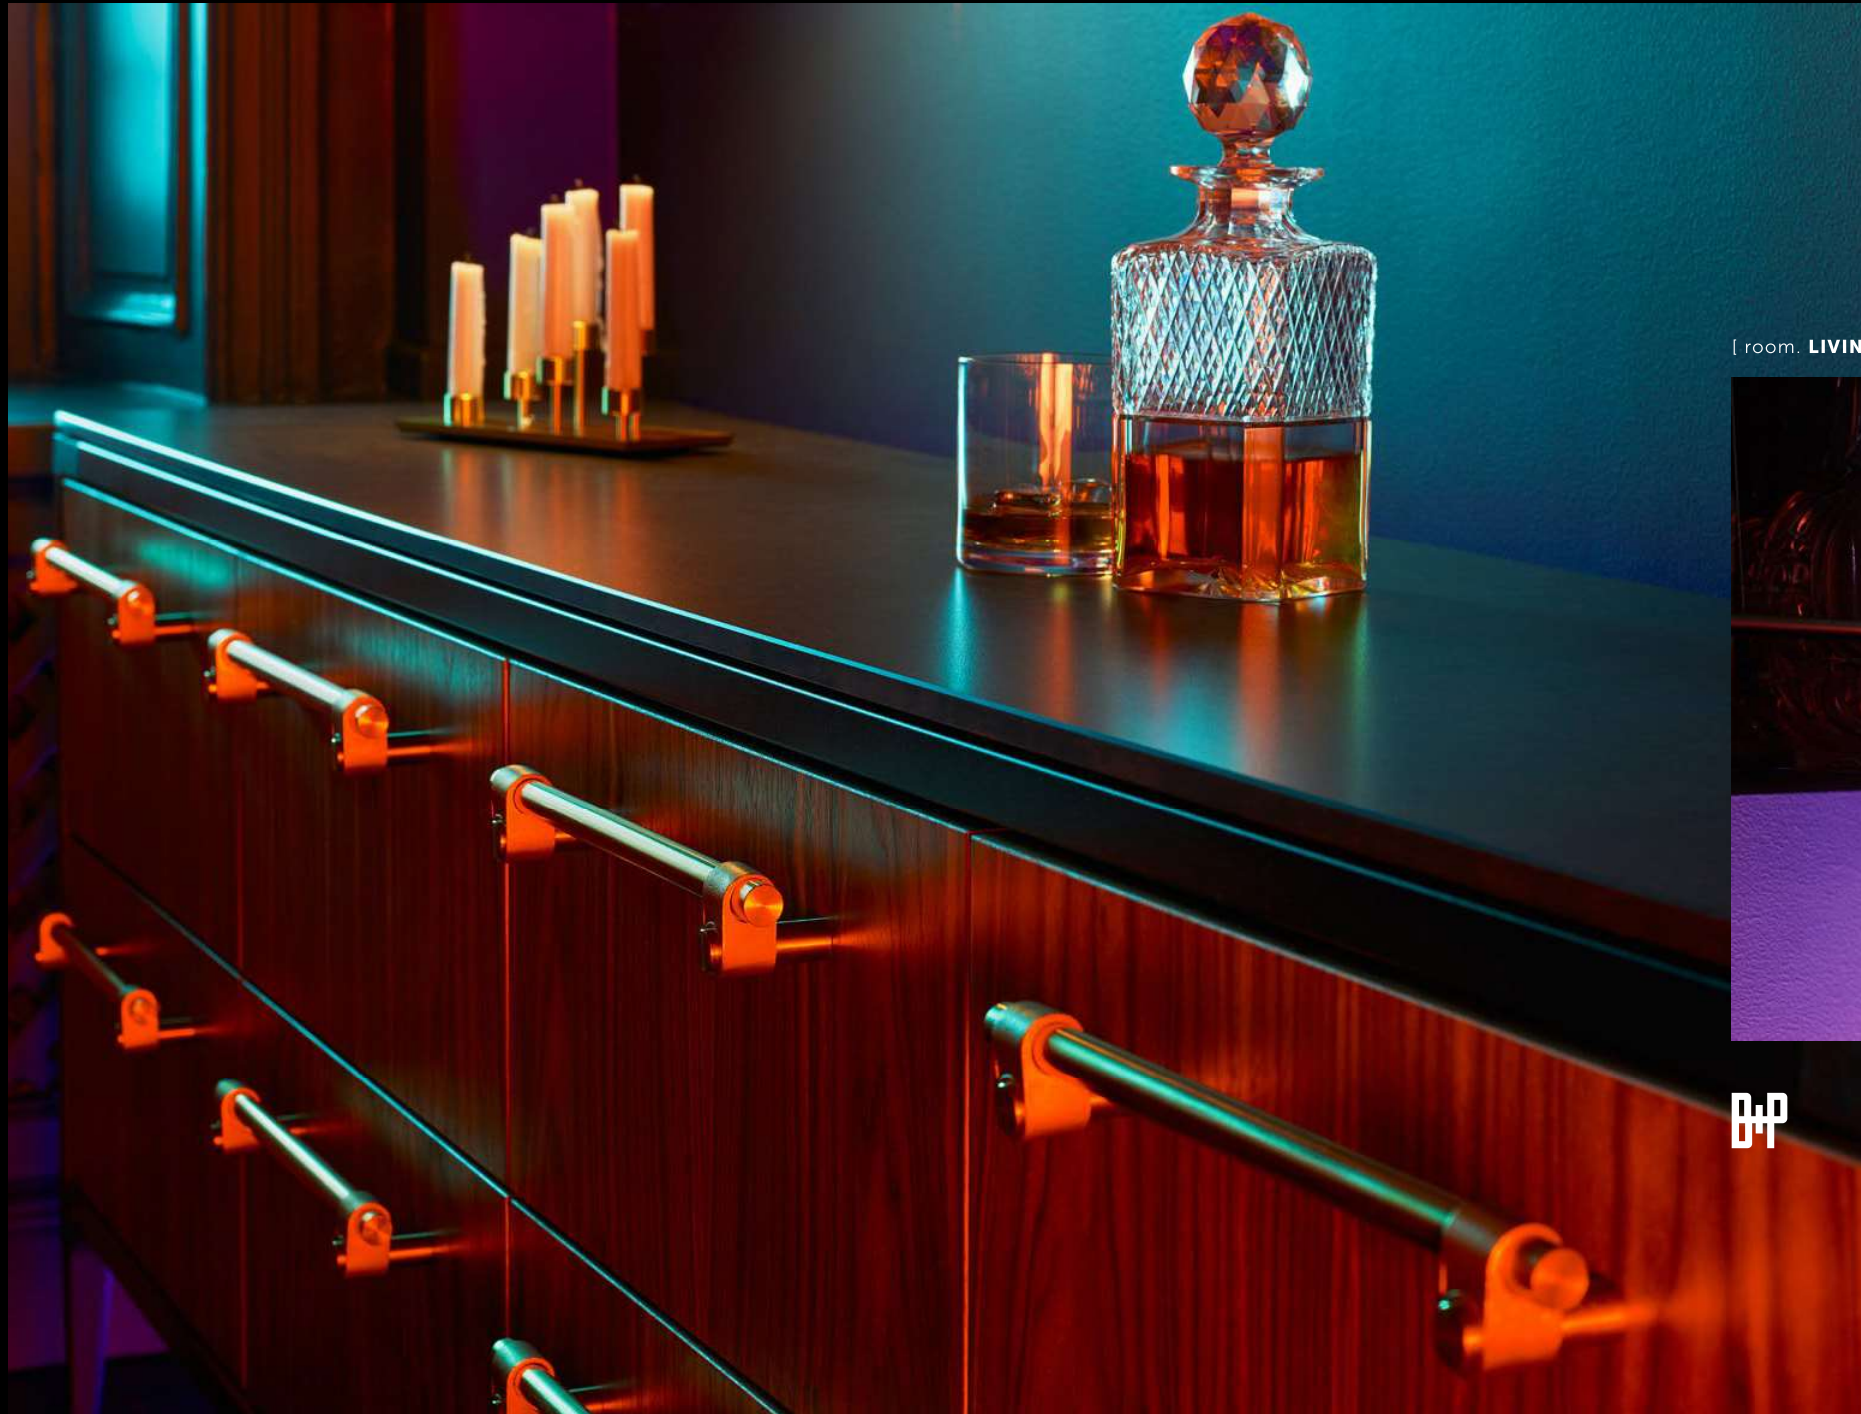

[room. LIVING ROOM.]