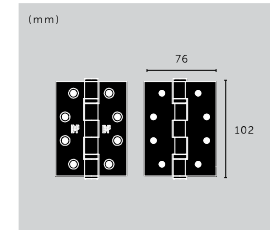

DOOR HINGES / 102 x 76 x 3 MM

details: **B+P LOGO**

finish:
▶ steel
▶ brass
▶ welders black

sku:
RHG-071843
RHG-051844
RHG-591845