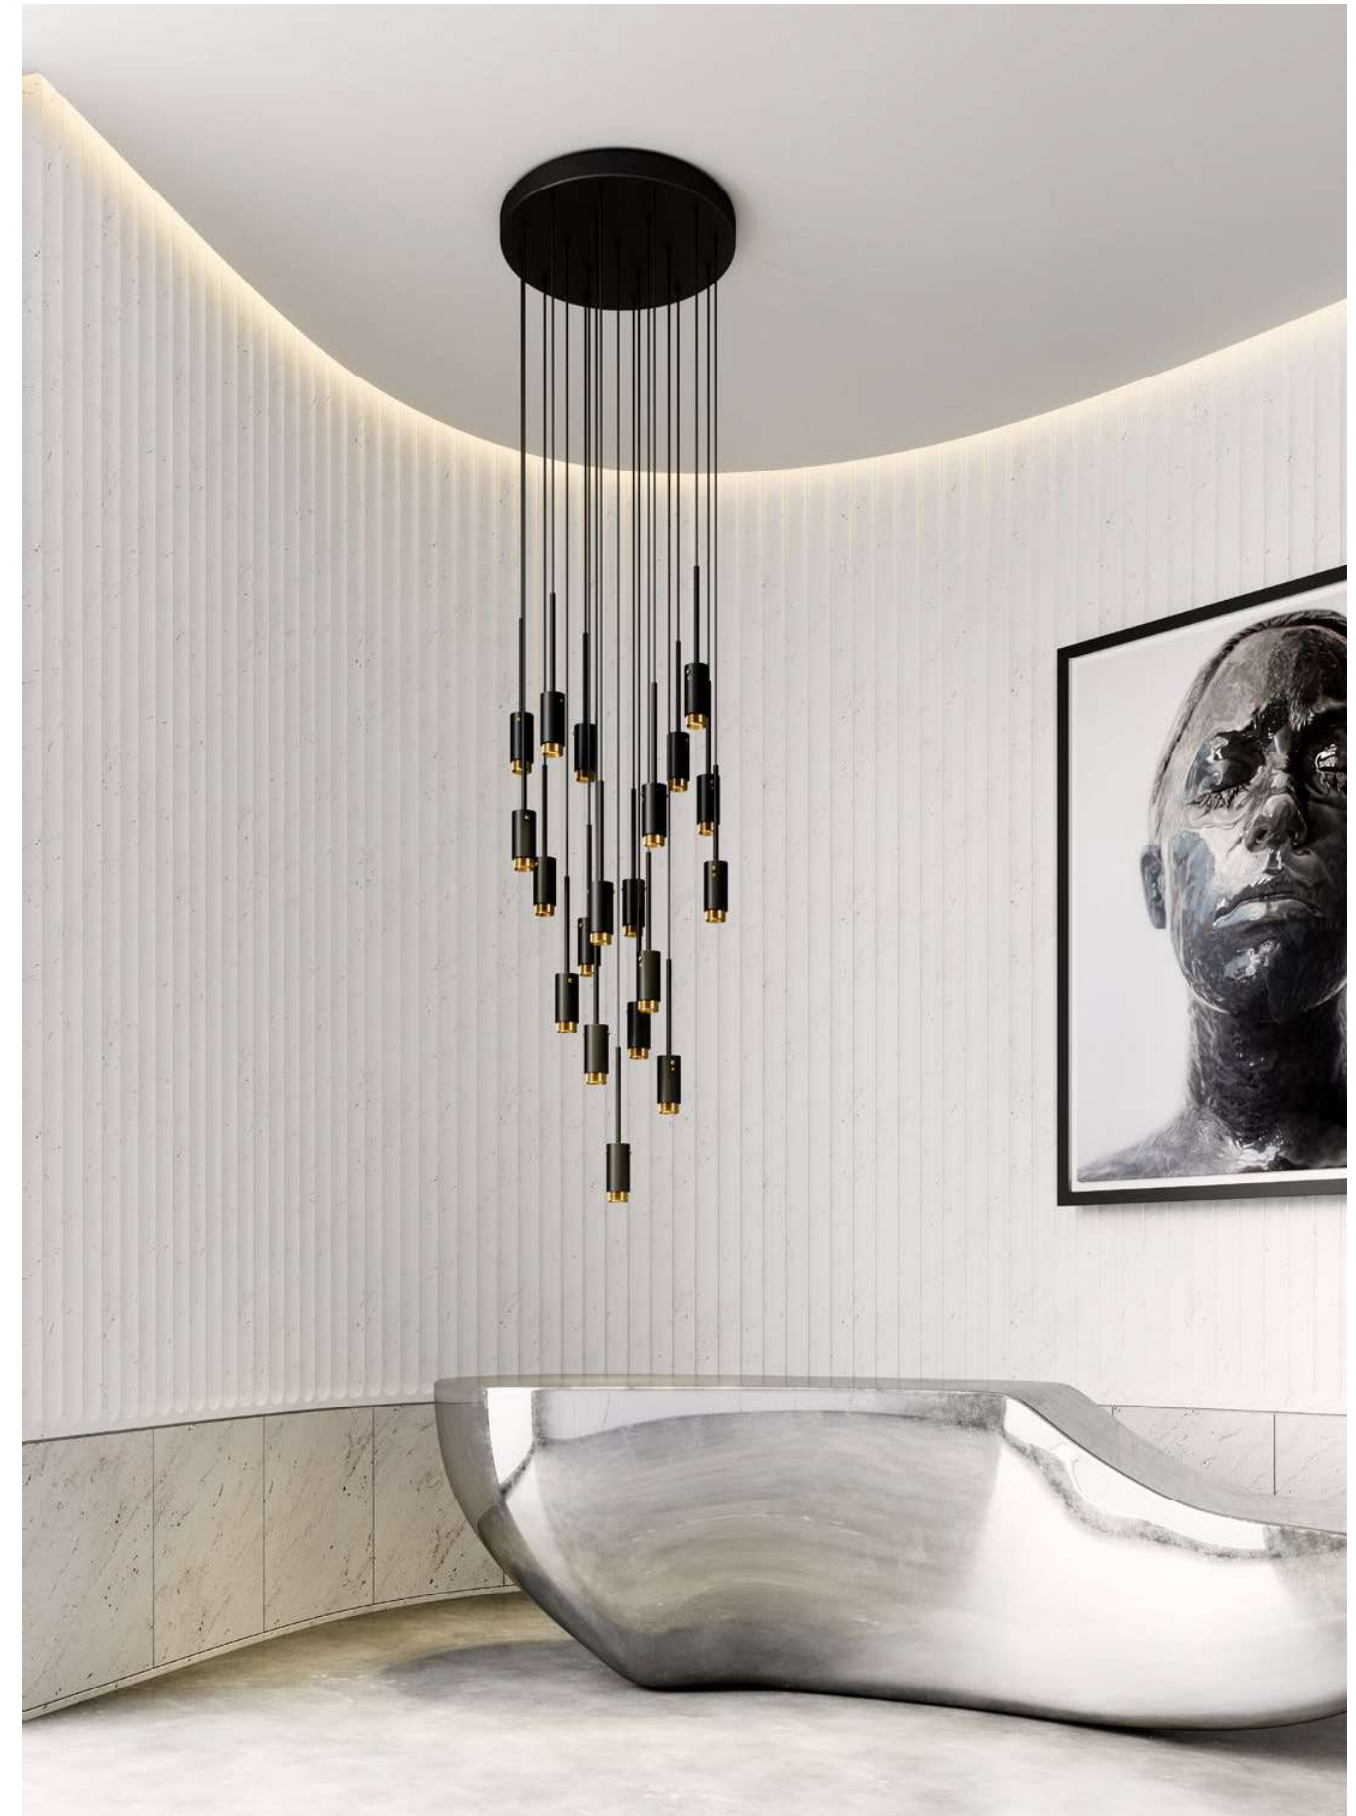

[type. EXHAUST CHANDELIER / 19.0.]