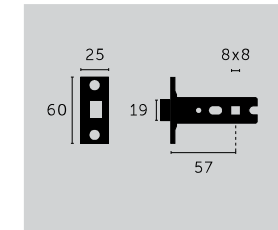

DOOR HANDLE TUBULAR LATCH

type: **57 MM BACKSET**
details: **FOR USE WITH OUR DOOR HANDLES (NOT FIXED)**

finish:
▶ steel
▶ brass
▶ gun metal
▶ black

sku:
GLL-071161
GLL-051160
GLL-351165
GLL-021163