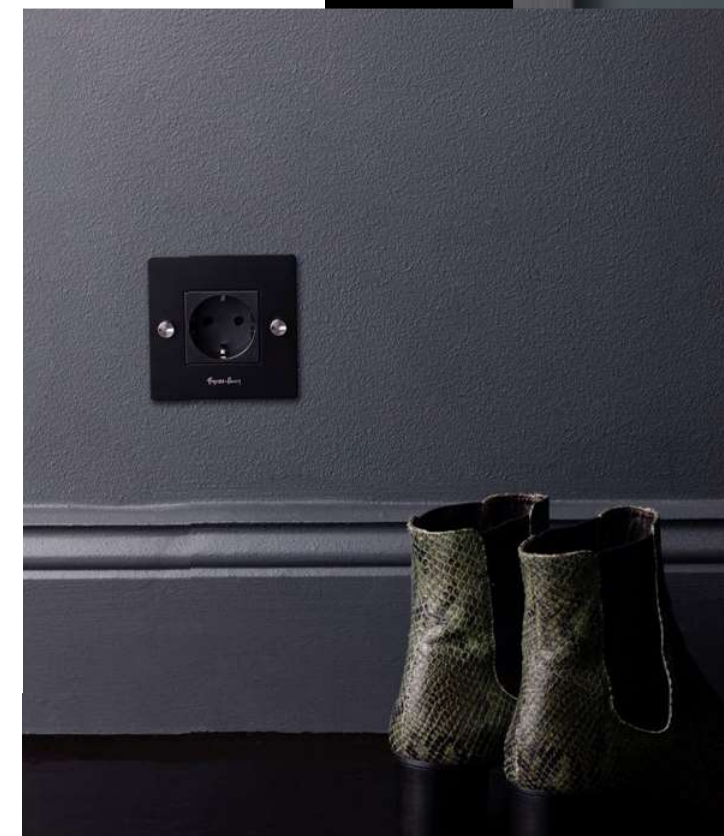

[type. **1G SOCKET.**]