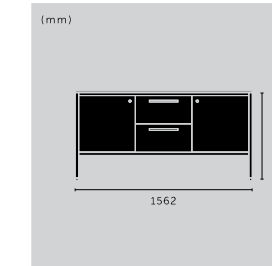

finish: ▶ american walnut + brass
black ash + steel
sku: GCF-742556
GCF-752558

DRESSER / SINGLE

type: **BESPOKE DRESSER**
countertop: **BLACK TEMPAL**
frame: **BLACK**
hardware: **PULL BAR**
knurl: **LINEAR**