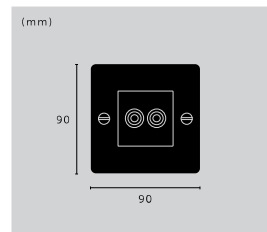

1G DOUBLE TOGGLE SWITCH

knurl: **CROSS**
tech: **ON/OFF**
2-WAY
10AX
details: **SOLID METAL**