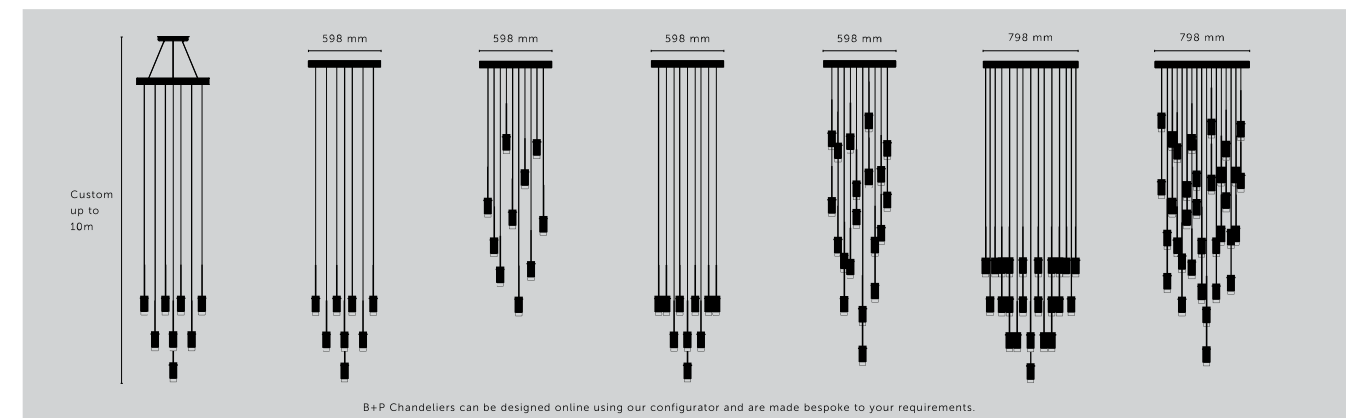

EXHAUST CHANDELIER / 31.0

type: **CHANDELIER**
socket: **GU10**
voltage: **220-240V**
classification: **CB/CE CERTIFIED CLASS 1 & IP20**

finish: (surface)

- stone + burnt steel
- stone + steel
- stone + brass
- stone + gun metal
- graphite + burnt steel
- graphite + steel
- graphite + brass
- graphite + gun metal

sku: (surface)

- RCH-702410
- RCH-232408
- RCH-252407
- RCH-652409
- RCH-682418
- RCH-192416
- RCH-182415
- RCH-692417

finish: (suspended)

- stone + burnt steel
- stone + steel
- stone + brass
- stone + gun metal
- graphite + burnt steel
- graphite + steel
- graphite + brass
- graphite + gun metal

sku: (suspended)

- RCH-702414
- RCH-232412
- RCH-252411
- RCH-652413
- RCH-682422
- RCH-192420
- RCH-182419
- RCH-692421