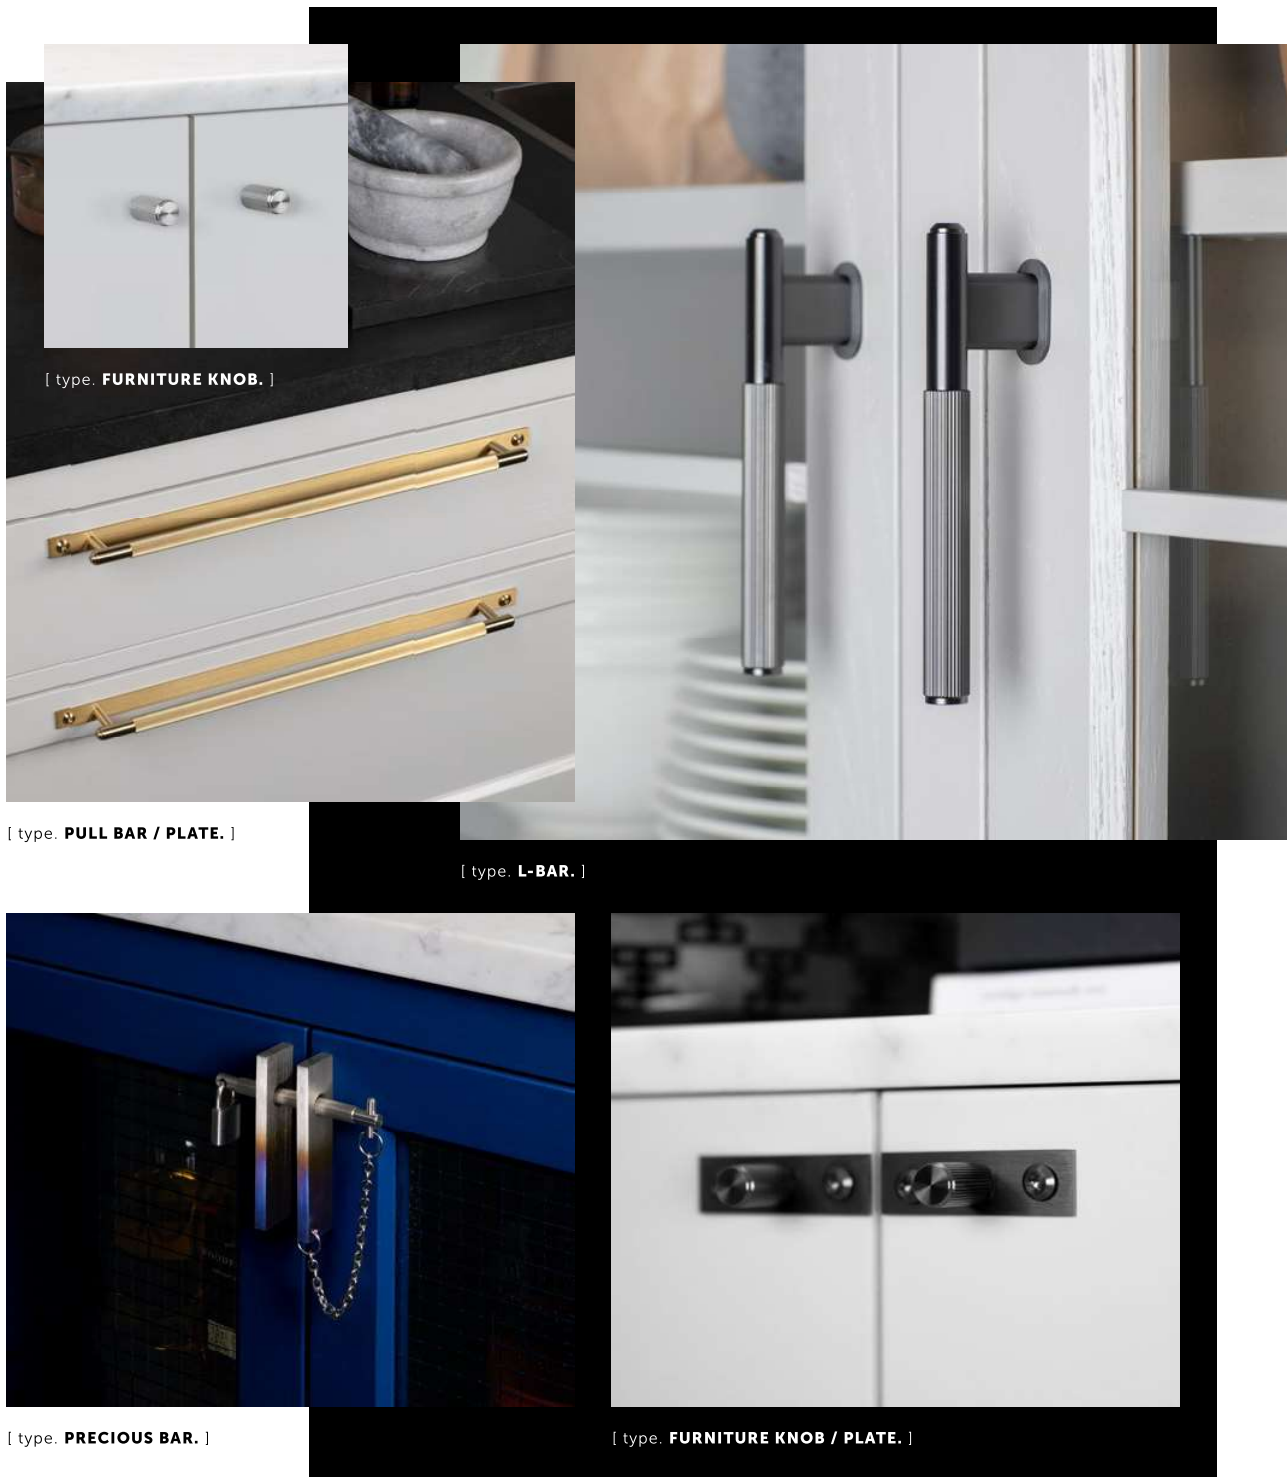

# LINEAR

[ category. **CABINET HARDWARE.** ]

[ directory. **P.16-P.17.** ]

look:

types:

finish:

[ info. **CABINET HARDWARE / LINEAR.** ]

Linear cabinet hardware adds a real sense of elegance and refinement to everything it touches. The collection is made from solid metal bar, with torx screw detailing, and the crisp, linear diamond-cut knurling that catches the light. All refined by hand and packaged for a great unboxing experience. The range includes cabinet knobs, L-bars, pull bars and the striking B+P precious bar.