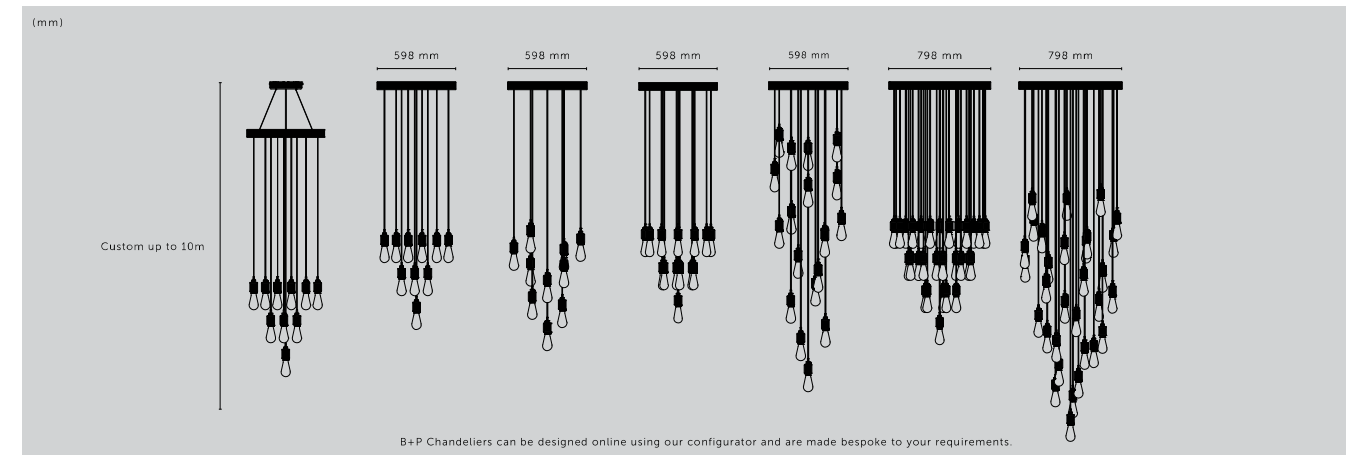

HEAVY METAL CHANDELIER / 31.0

type: **CHANDELIER**
socket: **E27**
voltage: **220-240V**
classification: **CB/CE CERTIFIED**
CLASS 1 & IP20

finish: (surface)
steel
brass
▶ smoked bronze
black

sku: (surface)
RHC-072369
RHC-052367
RHC-452371
RHC-022373

finish: (suspended)
▶ steel
brass
smoked bronze
black

sku: (suspended)
RHC-072370
RHC-052368
RHC-452372
RHC-022374