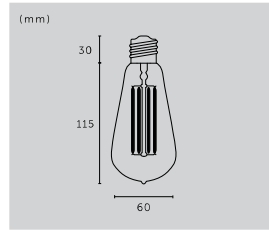

LED-TEARDROP AMBER

category:	LIGHT BULBS	type:	dimmmable	finish:	amber	sku:	BU-TD-E27-LEDf-CR-A
socket:	E27						
power:	3.5W						
supply:	220-240V~						
cri:	80						
light appearance:	2500K						
lumen:	400