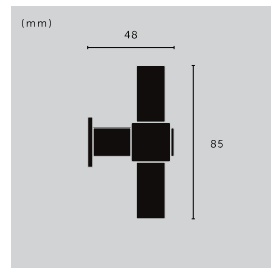

sku:

UTB-071256
UTB-051808
UTB-351809
UTB-591810

[type. T-BAR.]