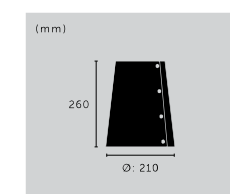

finish:	sku:
stone	RSH-33255
▶ graphite	RSH-34254