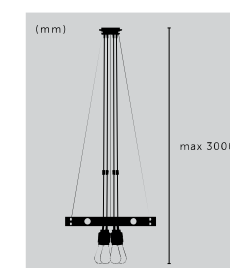

## HERO LIGHT

type: **PENDANT LIGHT**  
size: **0.75M / 1.25M / 3M**  
knurl: **CROSS**

type:	finish:	sku:
0.75 m	stone + smoked bronze	UK-HE6-SM-0.75-SN
0.75 m	graphite + smoked bronze	RHE-091018
1.25 m	stone + smoked bronze	UK-HE6-SM-1.25-SN
1.25 m	graphite + smoked bronze	RHE-071019
3 m	stone + steel	RHE-232069
3 m	stone + brass	RHE-251457
3 m	stone + smoked bronze	RHE-242075
▶ 3 m	graphite + steel	RHE-192073
3 m	graphite + brass	RHE-051015
3 m	graphite + smoked bronze	RHE-202070