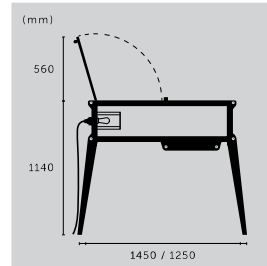

finish: (uk) ▶ american walnut
finish: (eu) american walnut
sku: (uk) UK-RS-WA-BR-GBS-A
sku: (eu) U-RS-WA-BR-GBS-A

finish:	silver oak	american walnut	black ash	steel	brass	gun metal