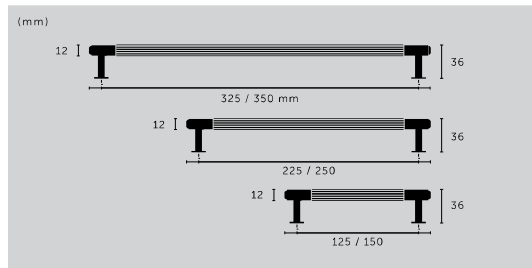

sku: (large)

GPB-07295
GPB-05296
GPB-35299
GPB-02298