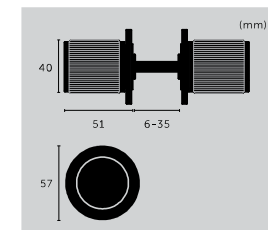

DOOR KNOB SET / LINEAR

type: **FIXED LINEAR**
finish: steel, brass, gun metal, welders black
sku: RDK-071062, RDK-051061, RDK-091063, RDK-481060