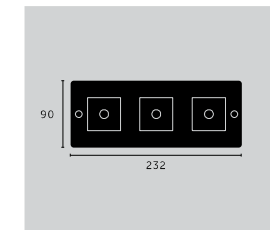

3G WALL PLATE / HORIZONTAL

mount: **HORIZONTAL**
details: **SOLID METAL**
including: **INFILLS**

finish:
white
▶ steel
brass
smoked bronze
black

sku:
CPL-141999
CPL-072002
CPL-052001
CPL-092003
CPL-022000