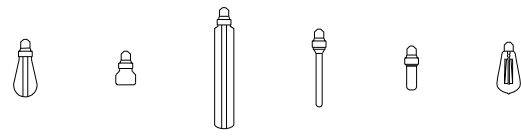

BULBS

[category. LIGHTING.]

[directory. P.66.]

types: