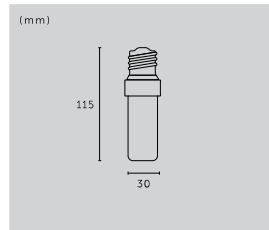

FORKED PUNCH BULB

category:	LIGHT BULBS	type:	dimmmable	finish:	crystal	sku:	RFB-371578
socket:	E27	dimmmable	opal		CPB-141506		
power:	5W						
supply:	220-240V~						
cri:	80						
light appearance:	2700K						
lumen:	500