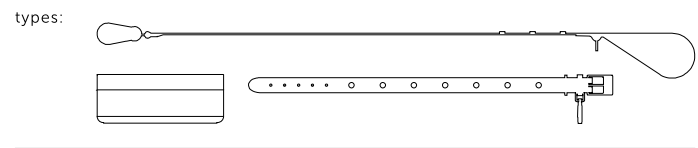

[info. DOG ACCESSORIES.]

Designed to let your four legged friend stand out from the pack, our pet accessories feature our hallmark attention to detail, soft durable leathers, and precisely engineered solid metals.