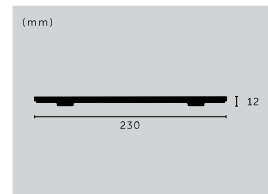

MACHINED TRAY

details: **MACHINED SOLID METAL**

finish:

- steel
- brass

sku:

UK-MA-SIM-ST-A
UK-MA-SIM-BR-A