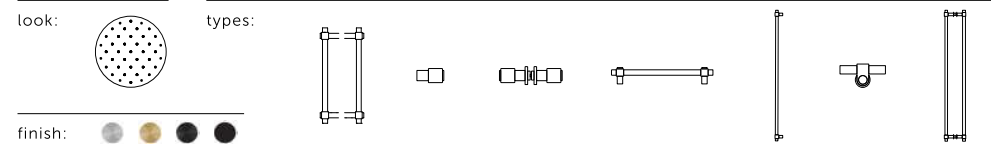

CAST

[category. **CABINET HARDWARE.**]

[directory. **P.14-P.15.**]