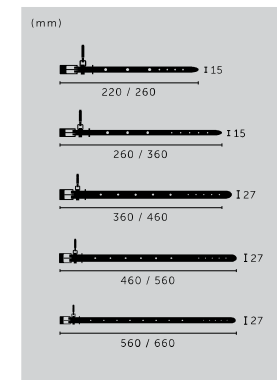

DOG COLLAR

knurl: **CROSS**
details: **EMBOSSED LEATHER**

finish: (x-small)
black + purple + steel
black + purple + brass

sku: (x-small)
RPA-02768
RPA-02767

finish: (small)
black + purple + steel
▶ black + purple + brass

sku: (small)
RPA-02770
RPA-02769

finish: (medium)
black + purple + steel
black + purple + brass

sku: (medium)
RPA-02772
RPA-02771

finish: (large)
black + purple + steel
black + purple + brass

sku: (large)
RPA-02774
RPA-02773

finish: (x-large)
▶ black + purple + steel
black + purple + brass

sku: (x-large)
RPA-02776
RPA-02775