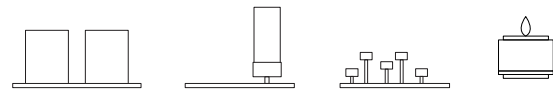

## LIFESTYLE

home accessories  
pets  
clothing  
water bottles  
jewellery  
motorcycles

look:

types:

finish:

[ category. ACCESSORIES. ]

[ directory. P.106. ]

[ type. TEALIGHT CANDLE HOLDER / SET OF 3. ]