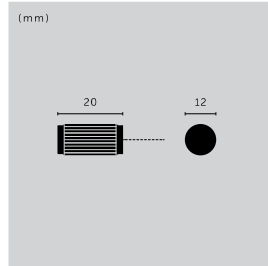

look: LINEAR					
finish:	burnt steel	steel	brass	gun metal	black

FURNITURE KNOB / LINEAR

type: **CABINET KNOB**
knurl: **LINEAR**

finish:

burnt steel
▶ steel
brass
gun metal
black

sku:

GFK-36438
GFK-07315
GFK-05316
GFK-35319
GFK-02318