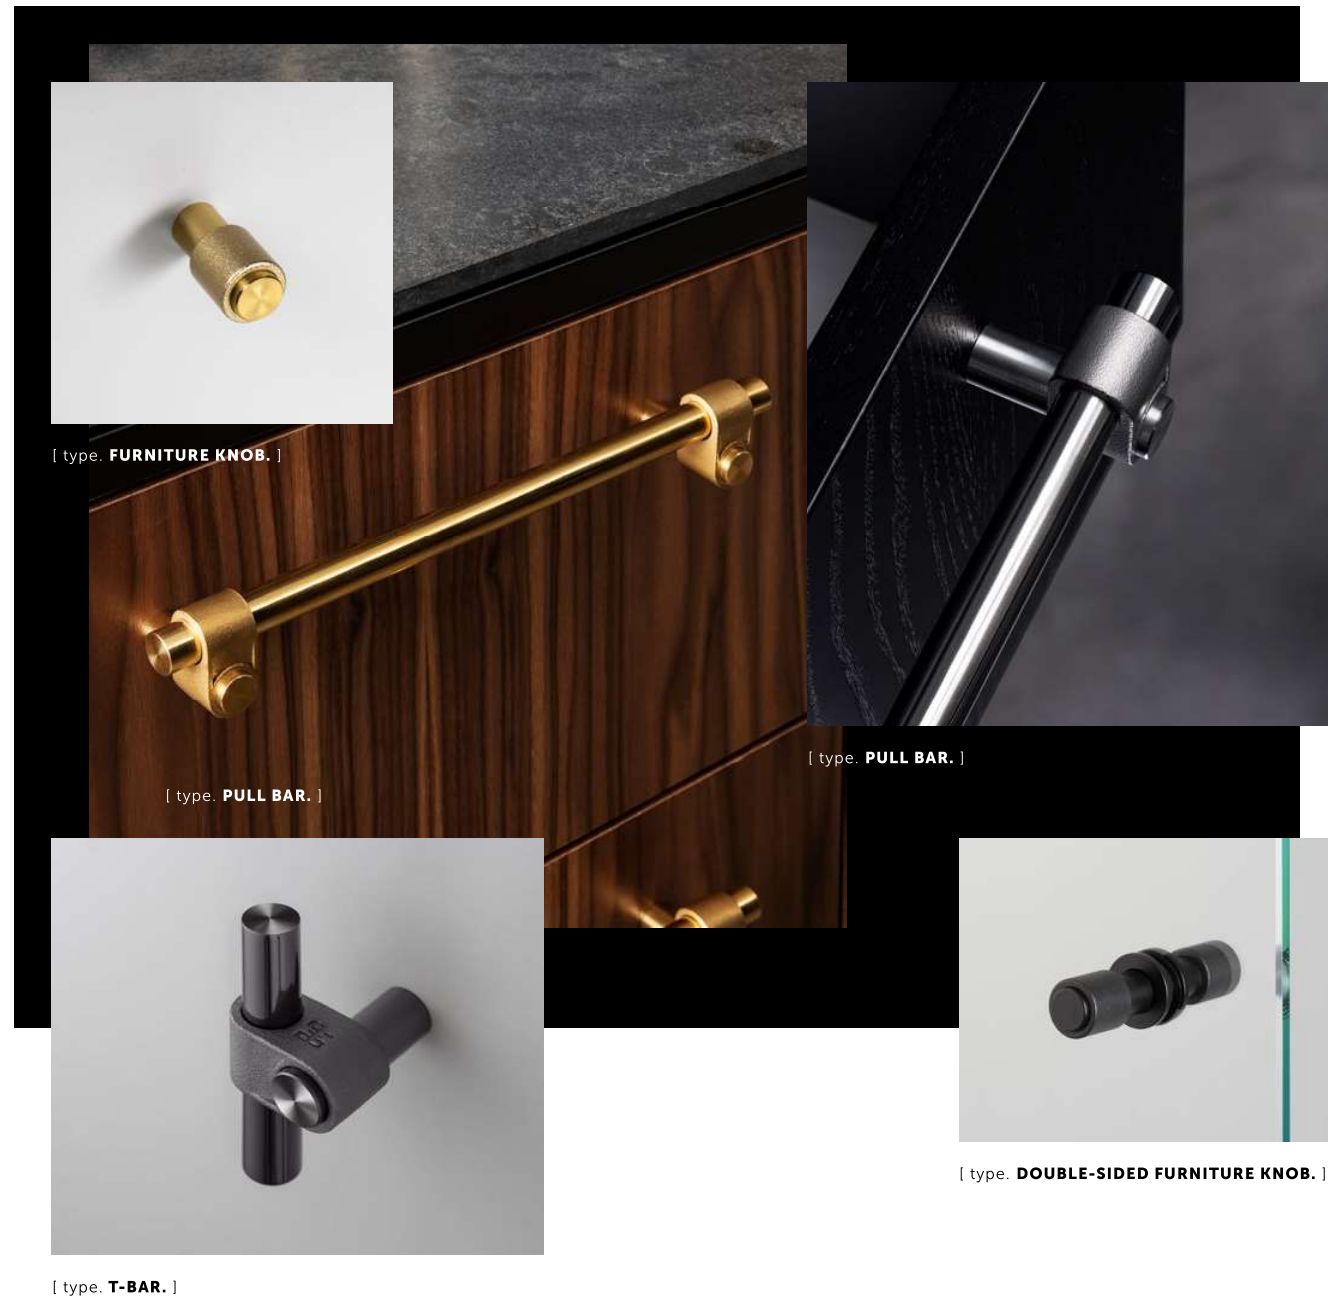

# CAST

[ category. **CABINET HARDWARE.** ]

[ directory. **P.14-P.15.** ]

[ info. **CABINET HARDWARE / CAST.** ]

Cast cabinet hardware brings a distinctive architectural look to your interiors. The contrasts of rough and smooth have a dynamic aesthetic that adds strength to any style of setting. The range features one-of-a-kind rough cast knuckles and grips, hand-polished solid metal bars and is finished with spun screw detailing. The collection includes furniture knobs, pull bars, closet bars and T-bars.

# LINEAR

[ category. **CABINET HARDWARE.** ]

[ directory. **P.16-P.17.** ]

look:

types:

finish:

[ info. **CABINET HARDWARE / LINEAR.** ]

Linear cabinet hardware adds a real sense of elegance and refinement to everything it touches. The collection is made from solid metal bar, with torx screw detailing, and the crisp, linear diamond-cut knurling that catches the light. All refined by hand and packaged for a great unboxing experience. The range includes cabinet knobs, L-bars, pull bars and the striking B+P precious bar.