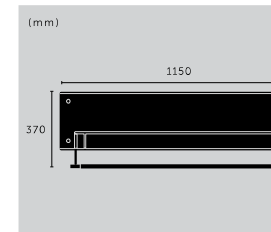

HANGER SHELF

type: **SHELF + PAN RAIL**
max load: **30KG**
details: **COIN SCREWS**

finish:
stone + steel
stone + brass
stone + gun metal
black + steel
▶ black + brass
black + gun metal

sku:
USV-231928
USV-251927
USV-651929
USV-041924
USV-061923
USV-531925