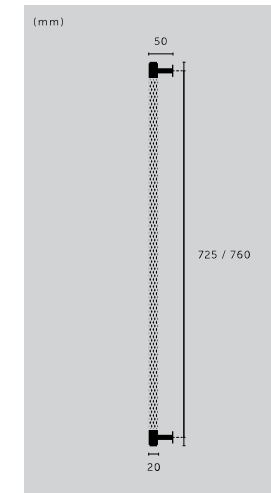

### CLOSET BAR / CROSS

type: **CLOSET BAR**  
size: **760 MM**  
knurl: **CROSS**

### CLOSET BAR / DOUBLE-SIDED / CROSS

type: **CLOSET BAR**  
size: **774 MM**  
knurl: **CROSS**