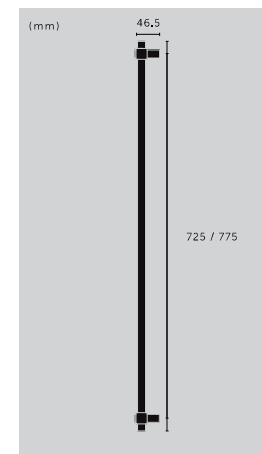

sku:

UCB-072121
UCB-052122
UCB-352123
UCB-592124