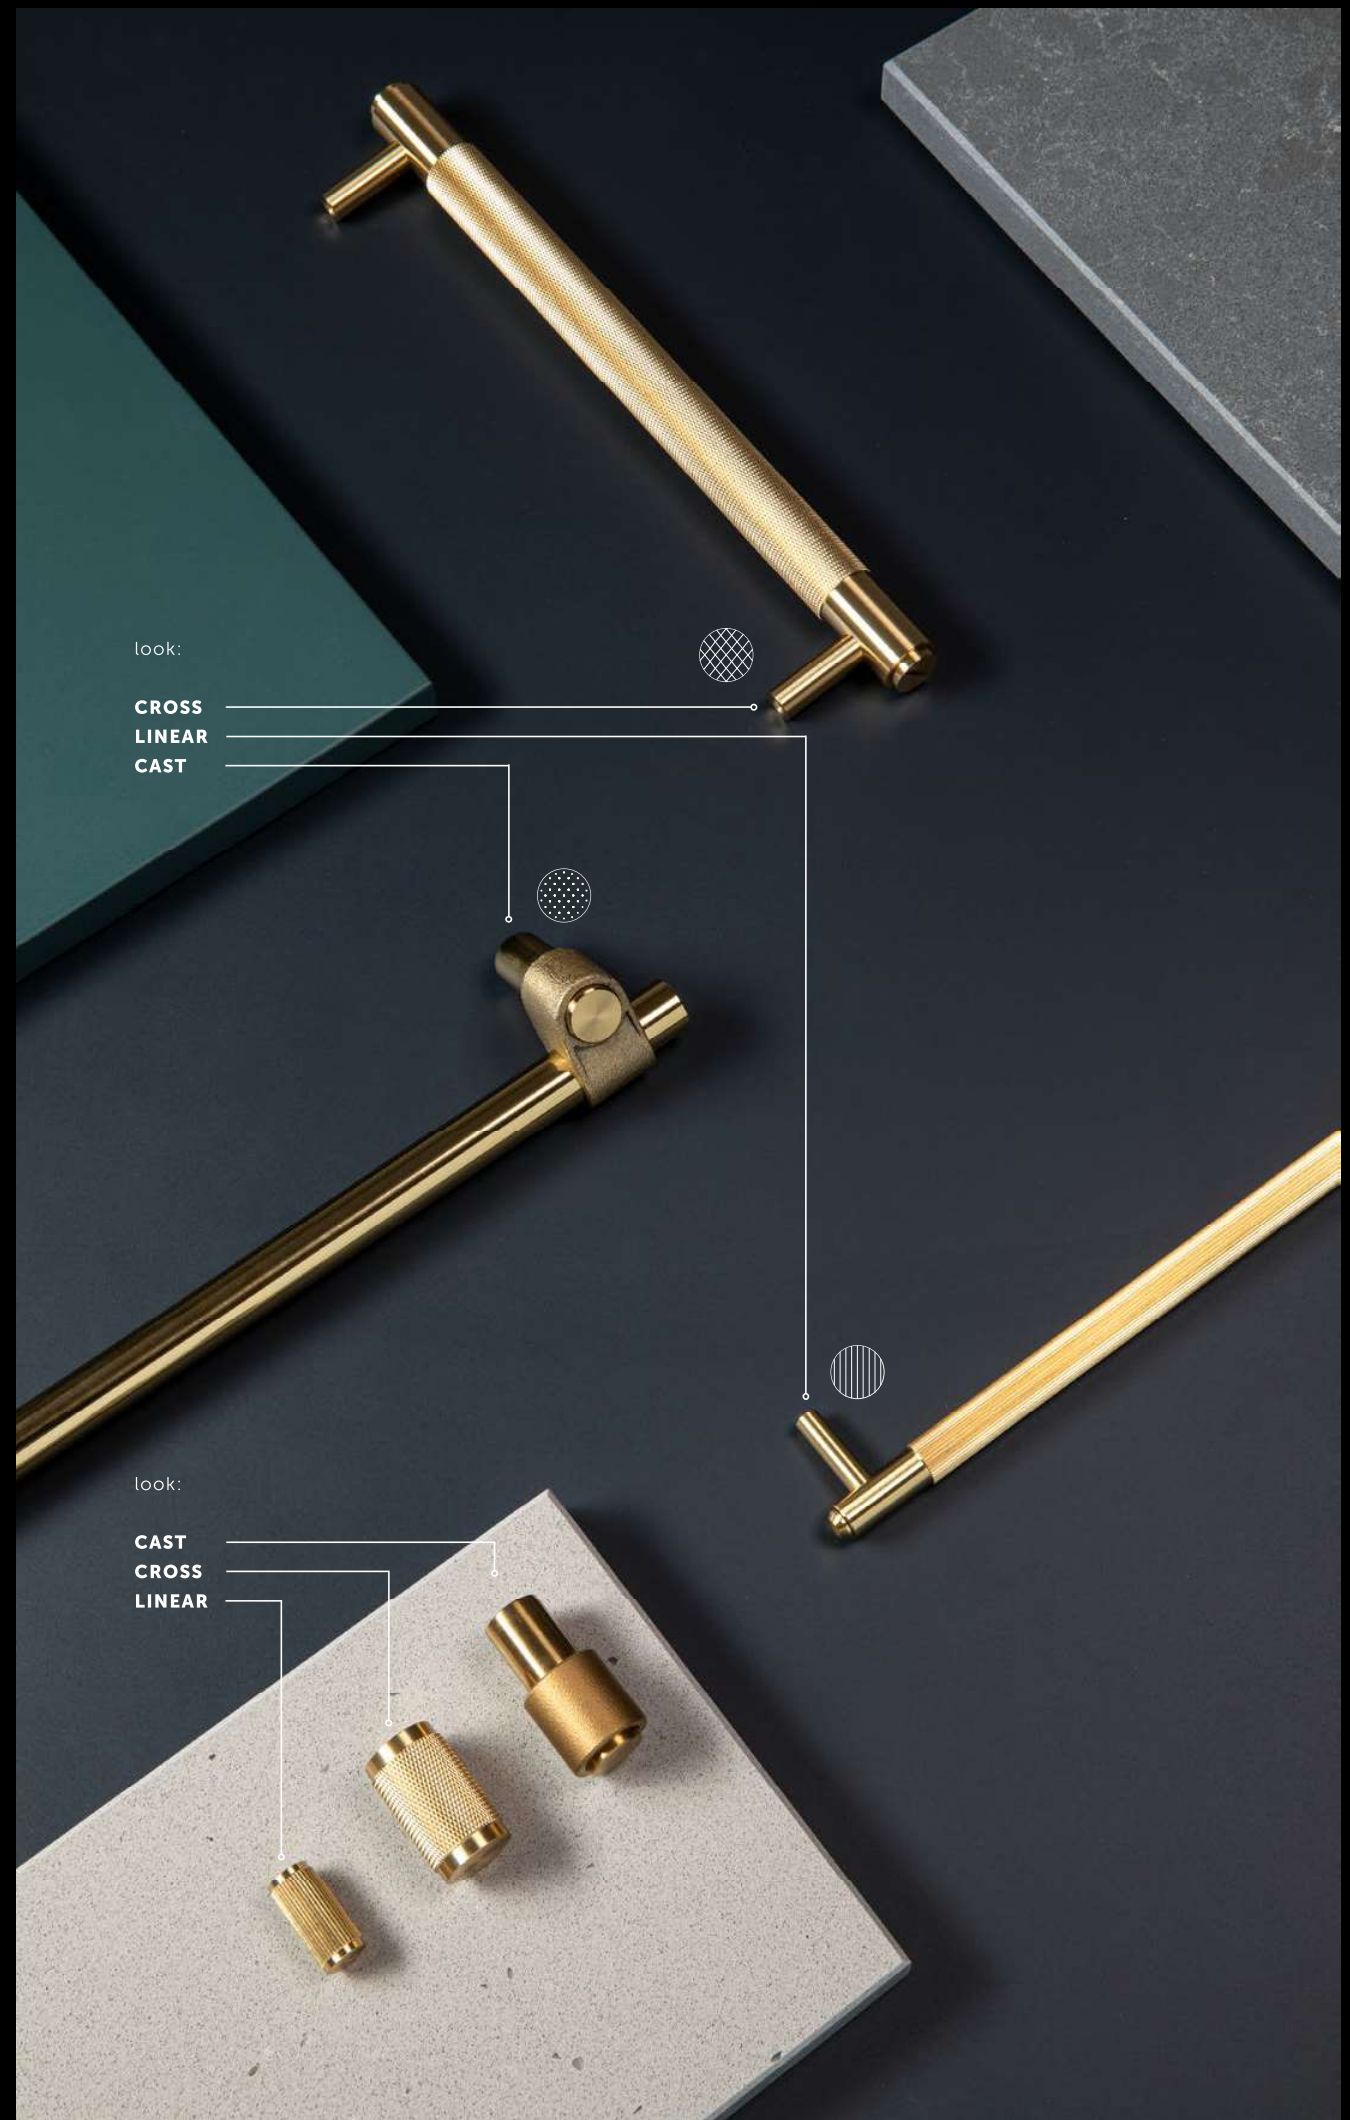

BEHIND THE LOOKS

Buster + Punch has three looks: CROSS, LINEAR and CAST. Each look has its own set of influences and aesthetic attributes to help you create the perfect interior styling. CROSS is industrial, made from solid metal bar with a cross knurling created using a diamond-tip CNC lathe, it features a solid metal coin screw detail. LINEAR has an elegant, long knurl that runs along its slimmed down solid metal bar and has a tapered torx screw detail. CAST is an architectural design where rough cast elements meet a smooth, hand-polished solid metal bar and is capped with solid metal spun screws. The nature of the casting process means each piece is totally unique.

CROSS / LINEAR / CAST