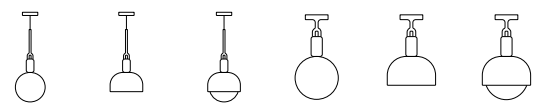

# FORKED

[ category. LIGHTING. ]

[ directory. P.60-P.61. ]

look:  types:

finish: 

finish (shade): 

[ info. FORKED. ]

A tribute to solid metal and the techniques used to bring them to life, the modular Forked collection entrals the eye in a piece that's one of our largest in terms of physical scale and presence. Choose from a ceiling or pendant light, add a shade, globe or both, in the finish of your choice. Machined and handmade elements are fused into one design, finished with our one-of-a-kind rough cast fork detail. Each light comes with its own specially-designed B+P LED light bulb. For situations where you want a soft decorative light, the smoked globe variants are a good direction to explore. For a more functional ambient light choose a Forked with an opal globe. Adding a shade can also help to shape Forked's light qualities, making it more directional.