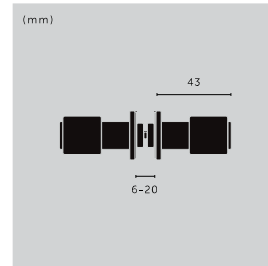

sku:

UFK-071280
UFK-051281
UFK-351282
UFK-481283