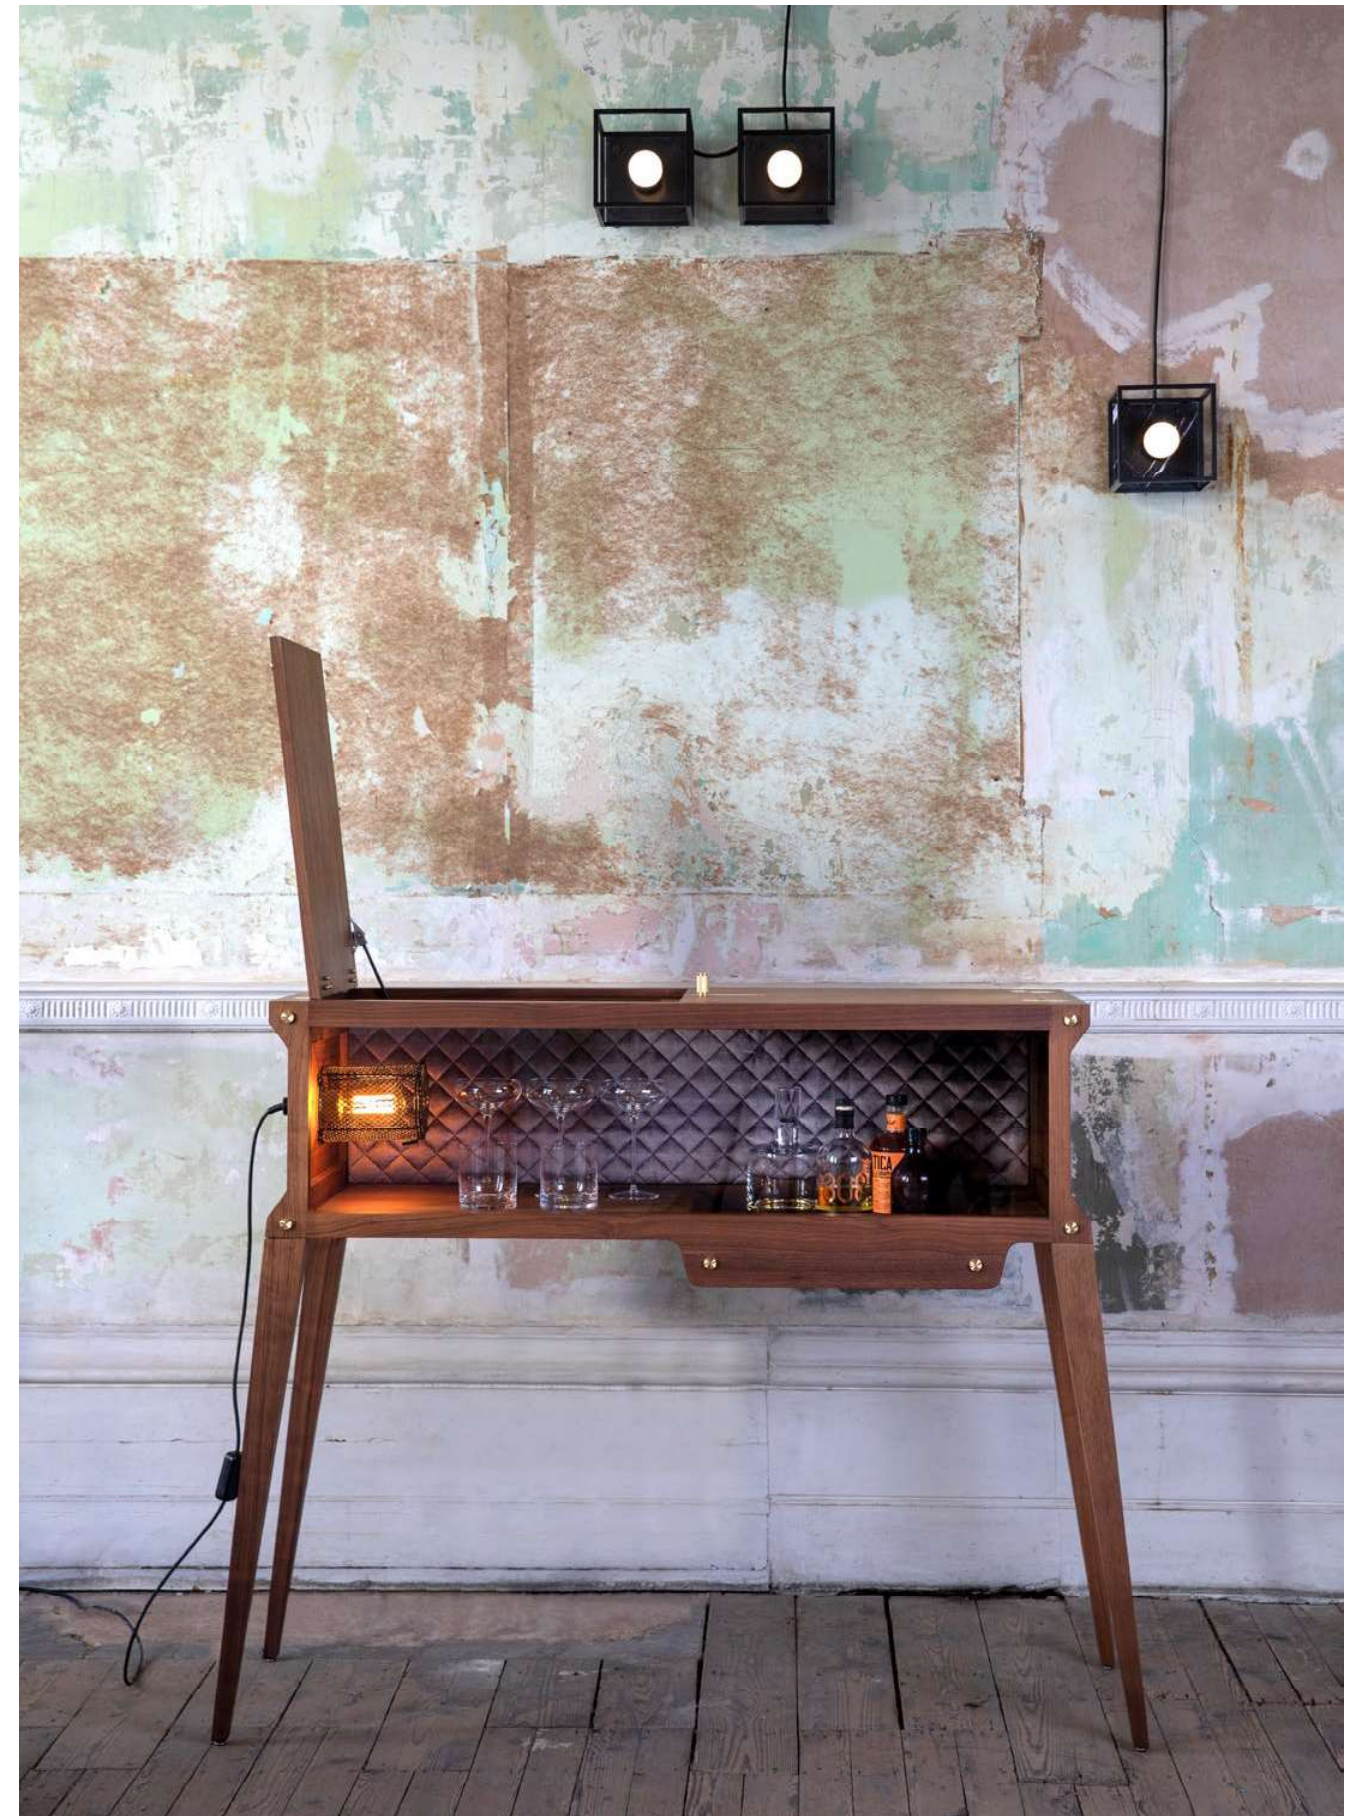

[type. **ROCKSTAR BAR.**]