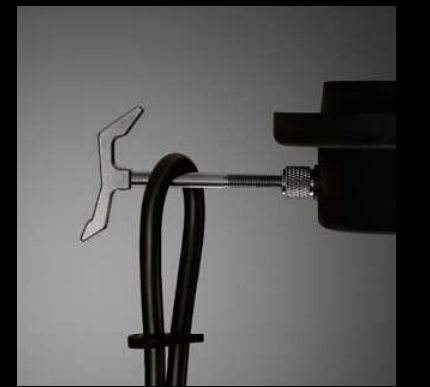

[details. HOOK.]