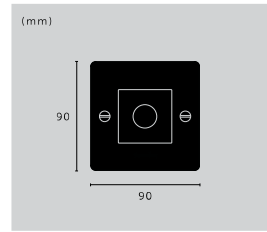

1G DIMMER / 100W

knurl: **CROSS**
type: **1G**
tech: **100W LED**
details: **2-WAY**
SOLID METAL