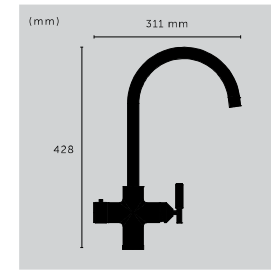

finish:
steel
brass
▶ gun metal
welders black

sku: (UK)
UKT-072337
UKT-052338
UKT-352340
UKT-592339

finish:	steel	brass	gun metal	black	stone	black