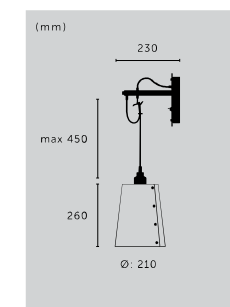

HOOKED WALL / LARGE

type: **WALL LIGHT**
knurl: **CROSS**

finish:	sku:
▶ stone + steel	RHW-23449
stone + brass	RHW-25447
stone + smoked bronze	RHW-24448
graphite + steel	RHW-19446
graphite + brass	RHW-18444
graphite + smoked bronze	RHW-20445