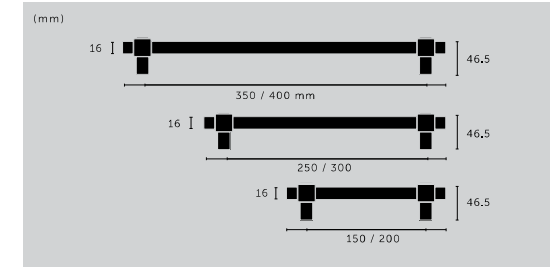

## PULL BAR / DOUBLE-SIDED / CAST

type: **CABINET PULL BAR**  
size: **SMALL, MEDIUM, LARGE**  
detail: **CAST KNUCKLES**