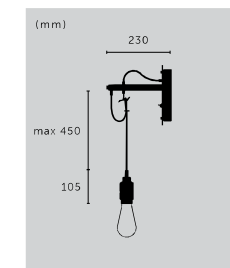

HOOKED WALL / NUDE

type: **WALL LIGHT**
knurl: **CROSS**

finish:	sku:
stone + steel	RHW-23331
▶ stone + brass	RHW-25329
stone + smoked bronze	RHW-24330
graphite + steel	RHW-19334
graphite + brass	RHW-18332
graphite + smoked bronze	RHW-20333