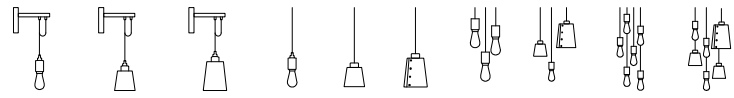

HOOKED

[category. LIGHTING.]

[directory. P.62-P.63.]

look:

types: