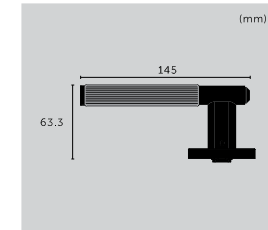

DOOR HANDLE SET / LINEAR

type: **SPRUNG 38 MM LINEAR**
finish: steel, brass, gun metal, welders black
sku: RLH-071034, RLH-051033, RLH-091035, RLH-481032