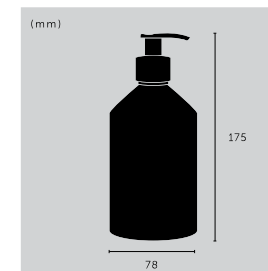

HAND WASH / VETIVER REPAIR

size: **500ML / 16.9 FL.OZ.**
notes: **VETIVER, PINK PEPPER, CEDARWOOD**