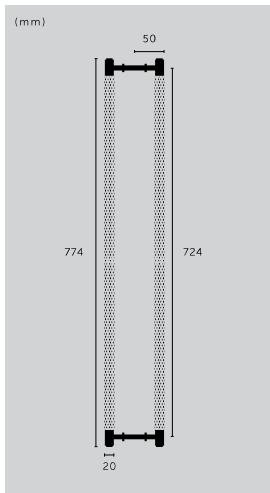

sku:

RCB-07281
RCB-05282
RCB-09283
RCB-02284