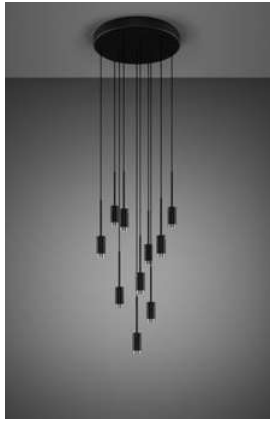

EXHAUST CHANDELIER / 10.0

type: **CHANDELIER**
socket: **GU10**
voltage: **220-240V**
classification: **CB/CE CERTIFIED CLASS 1 & IP20**

finish: (surface)

- stone + burnt steel
- stone + steel
- stone + brass
- stone + gun metal
- graphite + burnt steel
- graphite + steel
- graphite + brass
- graphite + gun metal

sku: (surface)

- RCH-702378
- RCH-232376
- RCH-252375
- RCH-652377
- RCH-682386
- RCH-192384
- RCH-182383
- RCH-692385

finish: (suspended)

- stone + burnt steel
- stone + steel
- stone + brass
- stone + gun metal
- graphite + burnt steel
- graphite + steel
- graphite + brass
- graphite + gun metal

sku: (suspended)

- RCH-702382
- RCH-232380
- RCH-252379
- RCH-652381
- RCH-682390
- RCH-192388
- RCH-182387
- RCH-692389