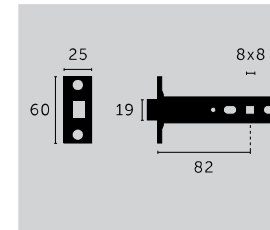

DOOR KNOB TUBULAR LATCH

type: **82 MM BACKSET**
details: **FOR USE WITH OUR DOOR KNOBS (NOT FIXED)**

finish:
▶ steel
▶ brass
▶ gun metal
▶ black

sku:
GLL-051166
GLL-071167
GLL-351171
GLL-021169