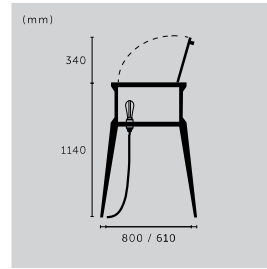

# FURNITURE

B+P

[ type. **DRESSER / SINGLE.** ]

					
finish:	oak	american walnut	black oak		

**THE POPSTAR BAR**

type: **COCKTAIL BAR**  
 details: **SOLID METAL**  
**LIGHT FITTING (ON/OFF)**  
**SOLID METAL HARDWARE**  
**QUILTED BACK PANEL**  
**MARBLE MIXING TOP**  
**BUSTER BULB / SMOKED**  
 included: