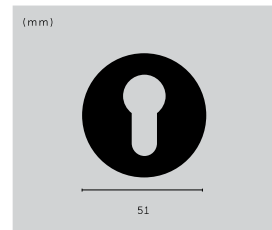

EURO CYLINDER PLATE / CC 35 MM

type: **51 MM**
details: **SPUN METAL**

finish:
▶ steel
▶ brass
smoked bronze
gun metal
welders black
black

sku:
UK-CYL-35-ST-A
UK-CYL-35-BR-A
UK-CYL-35-SM-A
RES-351875
RES-591874
UK-CYL-35-BL-A