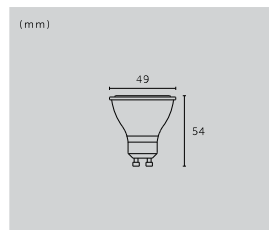

GU10 LED BULB

category:	LIGHT BULBS	type:	3x dimmmable	finish:	clear	sku:	CEB-01831
socket:	E27						
power:	7W						
supply:	220-240V~						
cri:	80						
light appearance:	2700K						
lumen:	600