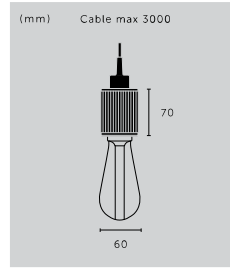

finish:	burnt steel	steel	brass	smoked bronze	gun metal	matt black

HEAVY METAL / LINEAR

type: **PENDANT LIGHT**
knurl: **LINEAR**
socket: **E27**
voltage: **220-240V**
classification: **CB/CE CERTIFIED**
IP20

type:
▶ linear knurl
linear knurl

finish:
burnt steel
gun metal

sku:
RHM-361601
RHM-351602

HEAVY METAL / CROSS

type: **PENDANT LIGHT**
knurl: **CROSS**
socket: **E27**
voltage: **220-240V**
classification: **CB/CE CERTIFIED**
IP20