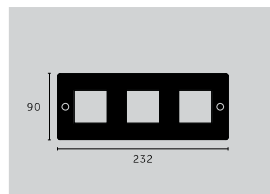

3G WALL PLATE / HORIZONTAL

mount: **HORIZONTAL**
details: **SOLID METAL**

finish:
▶ white
steel
brass
smoked bronze
black

sku:
CPL-142019
CPL-072022
CPL-052021
CPL-092023
CPL-022020