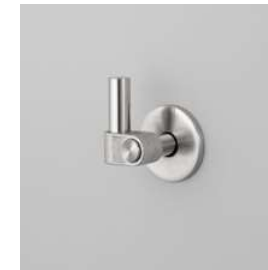

HOOK / CAST

type: **HOOK**
material: **SOLID METAL**