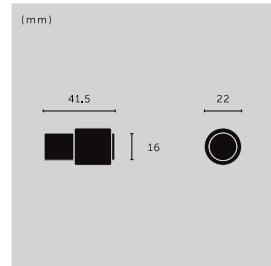

look: CAST				
finish:	steel	brass	gun metal	welders black

FURNITURE KNOB / CAST

type: **CABINET KNOB**
details: **CAST GRIP**

finish:

- steel
- brass
- gun metal
- welders black

sku:

UFK-071272
UFK-051273
UFK-351274
UFK-481275