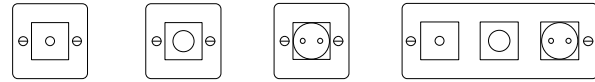

# ELECTRICITY

- light switches
- dimmer switches
- plug sockets
- outlets
- electricity plates
- modules
- back boxes

look:

types:

finish:

[ type. **3G CUSTOM.** ]

[ info. **EU ELECTRICITY.** ]

Level up your details with the Buster + Punch Electricity collection. A one-stop solution that effortlessly ties together entire spaces, homes and contract interiors. The units feature a flat plate and are crowned with our trademark coin screws and diamond-cut knurled knobs and toggles – for unrivalled tactility. The collection includes light switches and dimmers, outlets, sockets, modules, back boxes, electricity plates, plus detail kits.