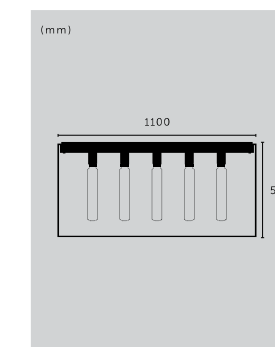

CAGED CEILING 5.0

type:	CEILING LIGHT	finish:	white marble	sku:	RCA-14372
socket:	E27	▶ black marble	RCA-02373		
voltage:	220-240V				
classification:	CB/CE CERTIFIED CLASS 1 & IP20