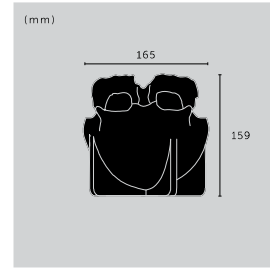

finish:
▶ steel
▶ brass

sku:
UTB-071833
UTB-051832

SKULL CABINET KNOB

A skull furniture knob made from molten cast metal, refined and polished carefully by hand. Stamped with the B+P & TB insignias on either side, putting one of these onto a door, cupboard or drawer will definitely turn heads.