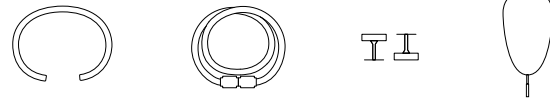

# JEWELLERY

[ category. **ACCESSORIES.** ]

[ directory. **P.107.** ]

look:

finish:

types:

[ info. **JEWELLERY.** ]

Boasting the iconic Buster + Punch diamond-cut, cross knurl pattern and featuring the highest quality leathers and metals, our jewellery is guaranteed to impress. Presented in a stylish Buster + Punch gift box, with a chic velvet pouch for the perfect unboxing experience.