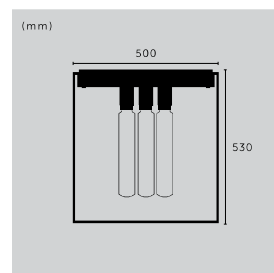

CAGED CEILING 4.0

type:	CEILING LIGHT	finish:	▶ white marble	sku:	RCA-14370
socket:	E27	black marble	RCA-02371		
voltage:	220-240V				
classification:	CB/CE CERTIFIED CLASS 1 & IP20