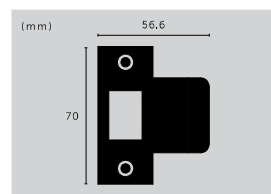

STRIKE PLATE KIT / T-SHAPED

type: **60 MM DOOR**

finish:
▶ steel
▶ brass
▶ gun metal
black

sku:
UDS-071781
UDS-051782
UDS-351786
UDS-021784