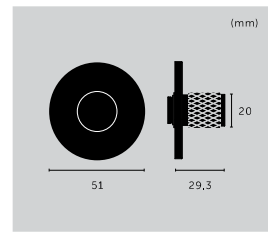

THUMBTURN LOCK / CROSS

type: **CC 27 MM (SCANDINAVIA) CROSS**
finish: steel, brass, smoked bronze, black
sku: SW-TT-27-ST-A, SW-TT-27-BR-A, SW-TT-27-SM-A, SW-TT-27-BL-A