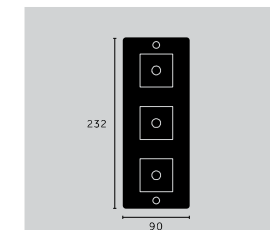

3G WALL PLATE / VERTICAL

mount: **VERTICAL**
details: **SOLID METAL**
including: **INFILLS**

finish:
white
▶ steel
brass
smoked bronze
black

sku:
CPL-142395
CPL-072398
CPL-052397
CPL-092399
CPL-022396