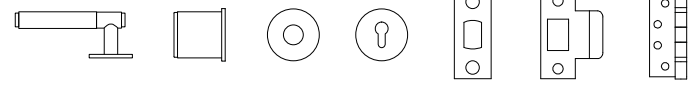

look:

types: