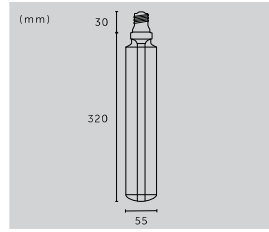

BUSTER BULB / TUBE

category:	LIGHT BULBS	type:	dimmmable	finish:	crystal	sku:	CTB-121646
socket:	E27	non-dimmmable	crystal		CTB-121647		
power:	2W						
supply:	220-240V~						
cri:	80						
light appearance:	2600-2700K*						
lumen:	100-110*						

*For breakdown of lumen and light appearance for individual bulb finishes refer to tech specs.