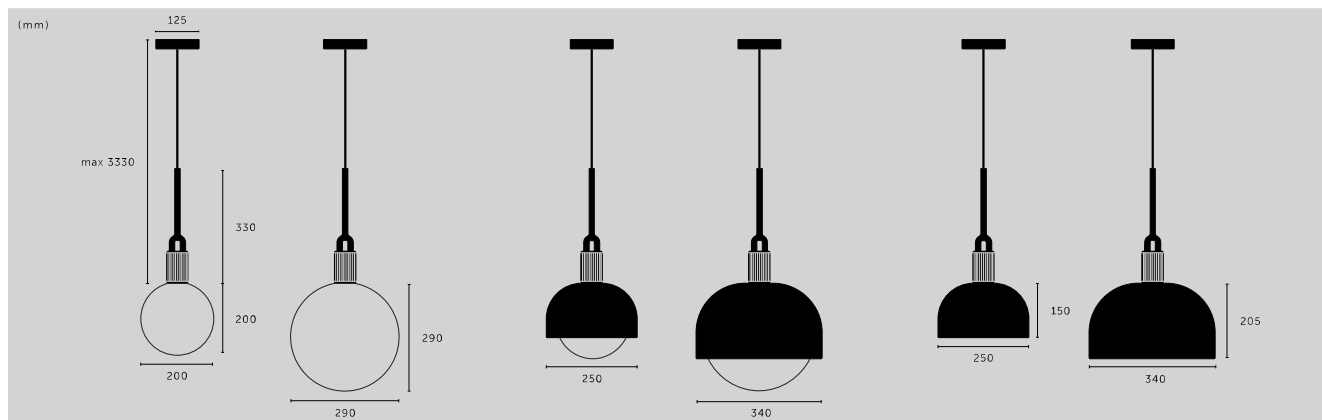

FORKED / CEILING

type: **CEILING LIGHT**
socket: **E27**
voltage: **220-240V**

classification: **CB/CE CERTIFIED**
detail: **CAST FORK**