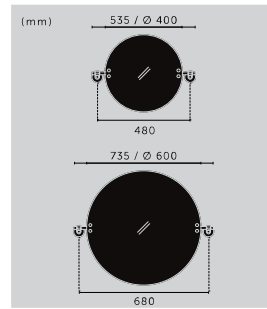

## MIRROR / CAST

type: **ADJUSTABLE MIRROR**  
size: **SMALL, MEDIUM**  
material: **SOLID METAL / GLASS**  
details: **ROUGH-CAST KNUCKLES**

**finish: (small) sku: (small)**  
steel UMR-072161  
brass UMR-052162  
gun metal UMR-352163  
welders black UMR-592164