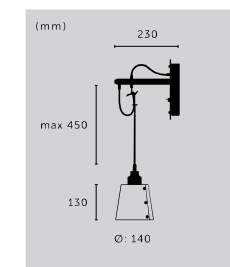

HOOKED WALL / SMALL

type: **WALL LIGHT**
knurl: **CROSS**

finish:	sku:
stone + steel	RHW-23455
stone + brass	RHW-25453
stone + smoked bronze	RHW-24454
graphite + steel	RHW-19452
graphite + brass	RHW-18450
▶ graphite + smoked bronze	RHW-20451