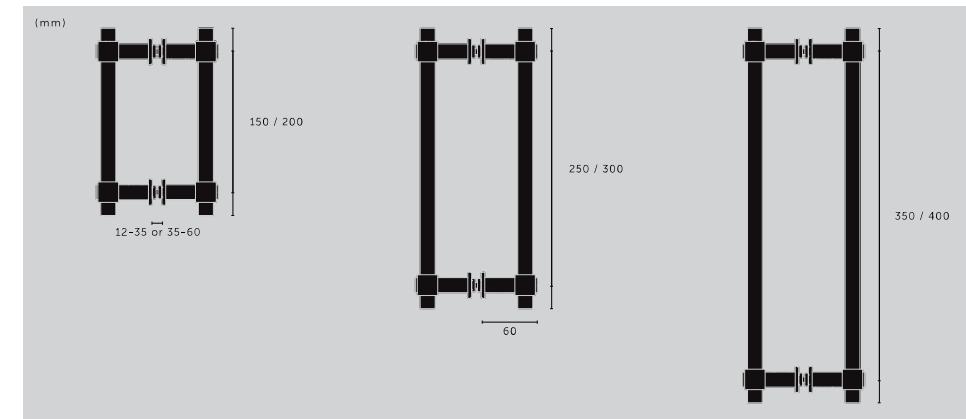

## CLOSET BAR / CAST

type: **CLOSET BAR**  
size: **775 MM**  
details: **CAST KNUCKLES**