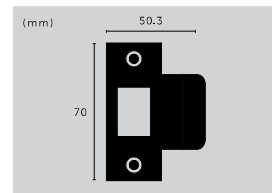

STRIKE PLATE KIT / T-SHAPED

type: **54 MM DOOR**

finish:
▶ steel
▶ brass
gun metal
black

sku:
UDS-071775
UDS-051776
UDS-351780
UDS-021778