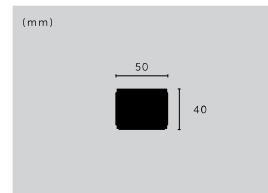

TEALIGHT CANDLE HOLDER

knurl: **CROSS**
details: **SOLID METAL**

finish:

- steel
- brass

sku:

RCH-07114
RCH-05115