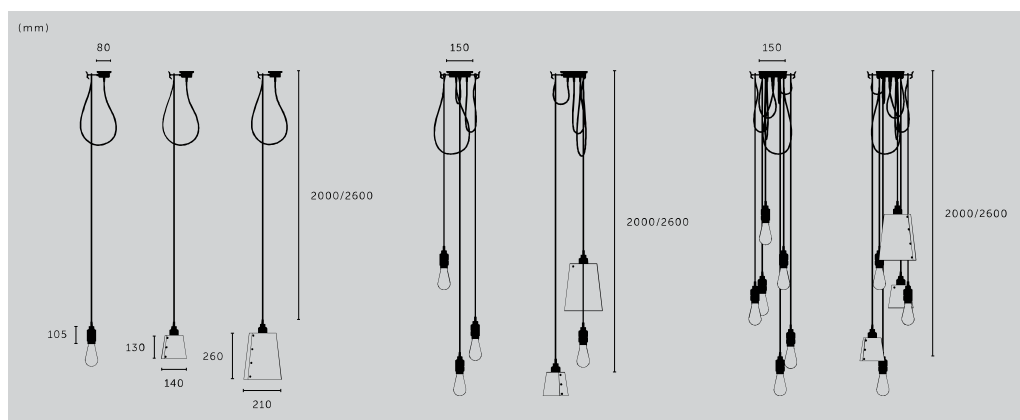

HOOKED WALL / NUDE

type: **WALL LIGHT**
knurl: **CROSS**

finish:	sku:
stone + steel	RHW-23331
▶ stone + brass	RHW-25329
stone + smoked bronze	RHW-24330
graphite + steel	RHW-19334
graphite + brass	RHW-18332
graphite + smoked bronze	RHW-20333

HOOKED WALL / SMALL

type: **WALL LIGHT**
knurl: **CROSS**

finish:	sku:
stone + steel	RHW-23455
stone + brass	RHW-25453
stone + smoked bronze	RHW-24454
graphite + steel	RHW-19452
graphite + brass	RHW-18450
▶ graphite + smoked bronze	RHW-20451

HOOKED WALL / LARGE

type: **WALL LIGHT**
knurl: **CROSS**

finish:	sku:
▶ stone + steel	RHW-23449
stone + brass	RHW-25447
stone + smoked bronze	RHW-24448
graphite + steel	RHW-19446
graphite + brass	RHW-18444
graphite + smoked bronze	RHW-20445

HOOKED SHADE

type: **LIGHT SHADE**
size: **SMALL, LARGE**
detail: **COIN SCREWS**

finish:	sku:
▶ stone	RSH-33257
graphite	RSH-34256

finish:	sku:
stone	RSH-33255
▶ graphite	RSH-34254

HERO LIGHT

type: **PENDANT LIGHT**
size: **0.75M / 1.25M / 3M**
knurl: **CROSS**

type:	finish:	sku:
0.75 m	stone + smoked bronze	UK-HE6-SM-0.75-SN
0.75 m	graphite + smoked bronze	RHE-091018
1.25 m	stone + smoked bronze	UK-HE6-SM-1.25-SN
1.25 m	graphite + smoked bronze	RHE-071019
3 m	stone + steel	RHE-232069
3 m	stone + brass	RHE-251457
3 m	stone + smoked bronze	RHE-242075
▶ 3 m	graphite + steel	RHE-192073
3 m	graphite + brass	RHE-051015
3 m	graphite + smoked bronze	RHE-202070