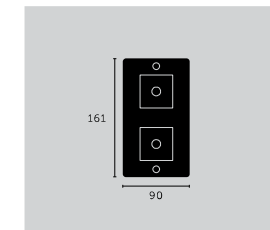

2G WALL PLATE / VERTICAL

mount: **VERTICAL**
details: **SOLID METAL**
including: **INFILLS**

finish:
white
steel
brass
▶ smoked bronze
black

sku:
CPL-142390
CPL-072393
CPL-052392
CPL-092394
CPL-022391