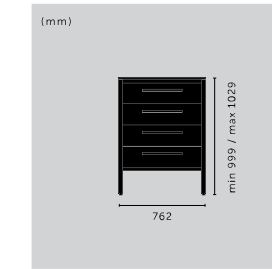

**DRESSER / SINGLE**

type: **BESPOKE DRESSER**  
 countertop: **BLACK TEMPAL**  
 frame: **BLACK**  
 hardware: **PULL BAR**  
 knurl: **LINEAR**

**finish:** black ash + brass  
 ▶ silver oak + gun metal  
**sku:** GDF-742559  
 GDF-752561