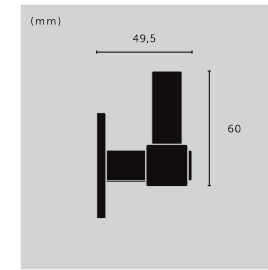

HOOK / CAST

type: **HOOK**
material: **SOLID METAL**