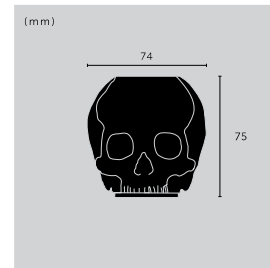

finish:
▶ steel
▶ brass

sku:
UTB-071837
UTB-051836

SKULL CANDLE HOLDER

A skull candle holder with a refined, high fashion attitude. Made from solid casted metal, polished and refined by talented hands. It's signed with stamped TB & B+P insignias.