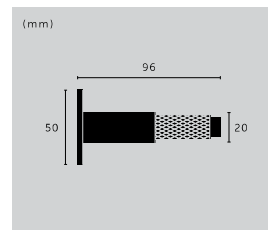

DOOR STOP / WALL

type: **WALL MOUNTED CROSS**
finish: steel, brass, smoked bronze, black
sku: RDS-07265, RDS-05266, RDS-09267, RDS-02268