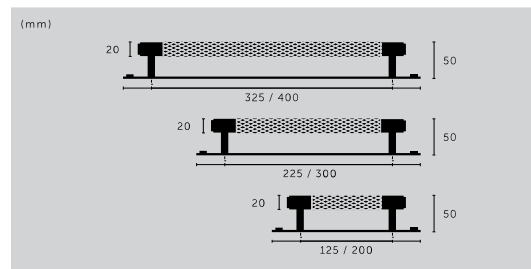

sku: (large)

UK-PB-HP-360-ST-A
UK-PB-HP-360-BR-A
UK-PB-HP-360-SM-A
UK-PB-HP-360-BL-A