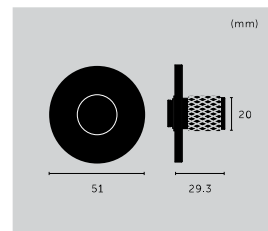

THUMBTURN LOCK / CROSS

type: **CC 38 MM CROSS**
finish: steel, brass, smoked bronze, black
sku: UK-TT-38-ST-A, UK-TT-38-BR-A, UK-TT-38-SM-A, UK-TT-38-BL-A