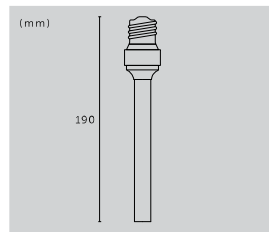

FORKED BUSTER BULB

category:	LIGHT BULBS	type:	dimmmable	finish:	opal	sku:	RFB-011579
socket:	E27						
power:	5W						
supply:	220-240V~						
cri:	80						
light appearance:	2700K						
lumen:	380