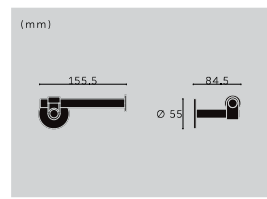

TOILET ROLL HOLDER / CAST

function: **LIFE SAVING**
material: **SOLID METAL**
details: **ROUGH-CAST KNUCKLE**