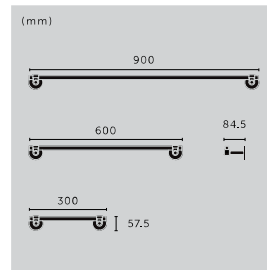

TOWEL RAIL / CAST

type: **TOWEL HOLDER**
size: **SMALL, MEDIUM, LARGE**
material: **SOLID METAL**
details: **ROUGH-CAST KNUCKLES**