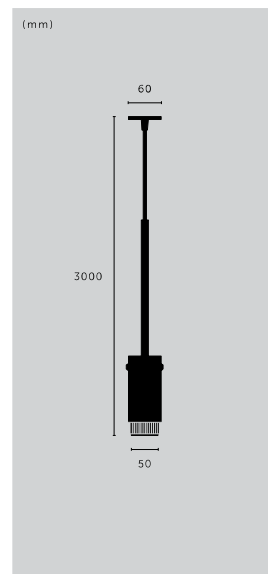

EXHAUST / PENDANT

type: **PENDANT LIGHT**
socket: **GU10**
voltage: **220-240V**
classification: **CB/CE CERTIFIED CLASS 1 & IP20**

finish: (body) **sku:** (body)

- stone RBB-21696
- graphite RBB-17695

finish: (detail kit) **sku:** (detail kit)

- burnt steel RBB-36795
- steel RBB-07686
- brass RBB-05685
- gun metal RBB-35687