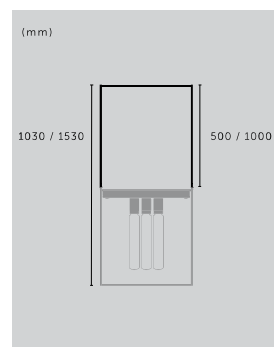

CAGED CEILING 5.0 / EXTENSION CAGE

fyi: **TO USE WITH CAGED CEILING 5.0 & 4.0**