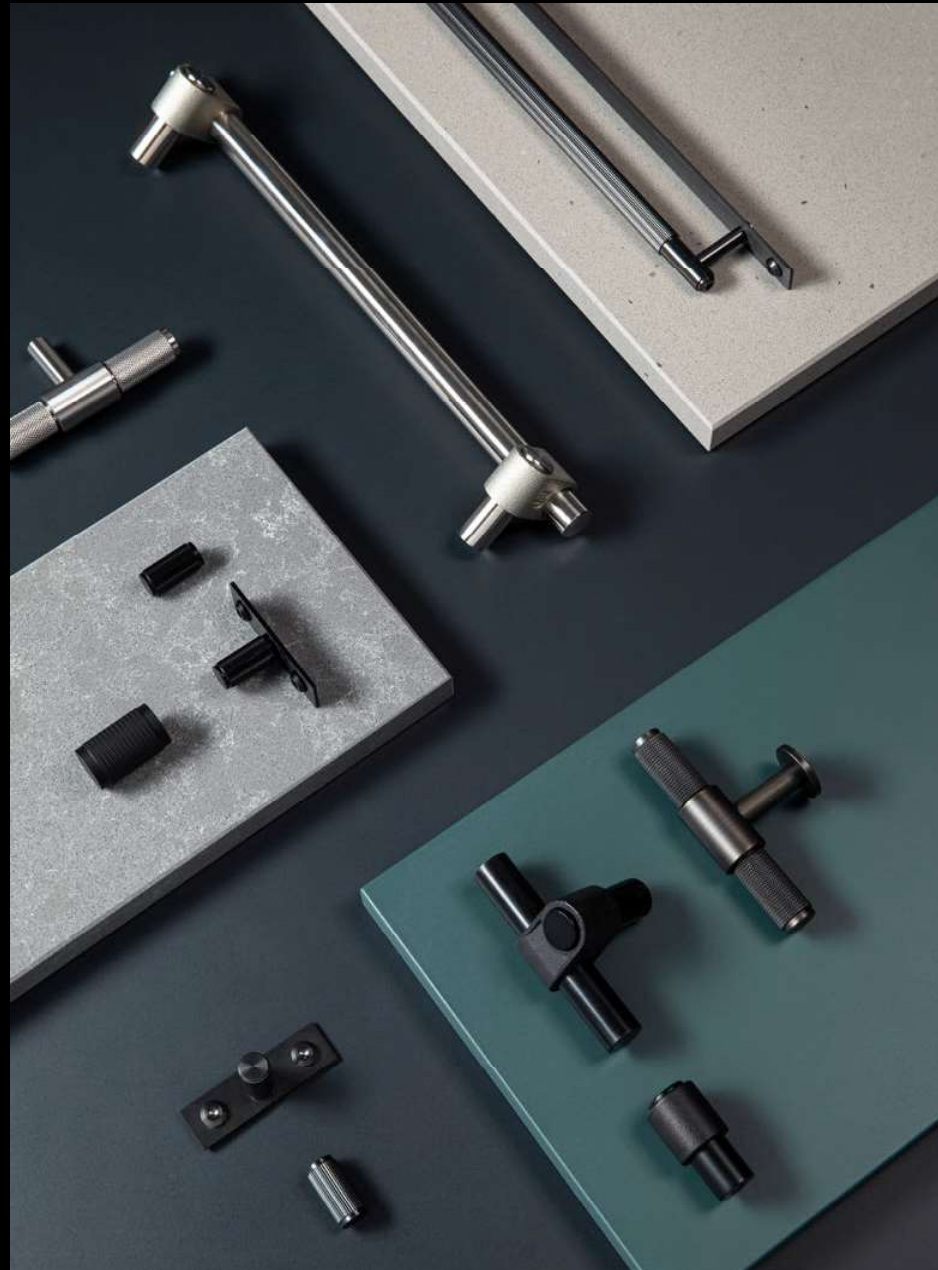

BEHIND THE LOOKS

Buster + Punch has three looks: CROSS, LINEAR and CAST. Each look has its own set of influences and aesthetic attributes to help you create the perfect interior styling. CROSS is industrial, made from solid metal bar with a cross knurling created using a diamond-tip CNC lathe, it features a solid metal coin screw detail. LINEAR has an elegant, long knurl that runs along its slimmed down solid metal bar and has a tapered torx screw detail. CAST is an architectural design where rough cast elements meet a smooth, hand-polished solid metal bar and is capped with solid metal spun screws. The nature of the casting process means each piece is totally unique.

CROSS / LINEAR / CAST