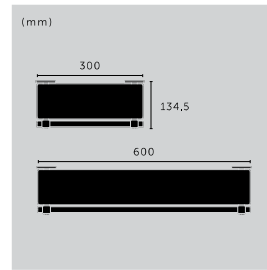

SHELF / CAST

type: **SHELF**
size: **SMALL, MEDIUM**
material: **SOLID METAL**
details: **HAND POLISHED SHELF**