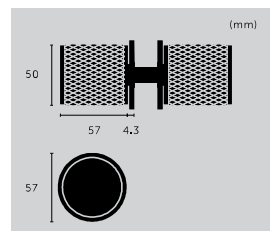

DOOR KNOB SET / CROSS

type: **UNSPRUNG CROSS**
finish: steel, brass, black
sku: GDK-07254, GDK-05255, GDK-02257