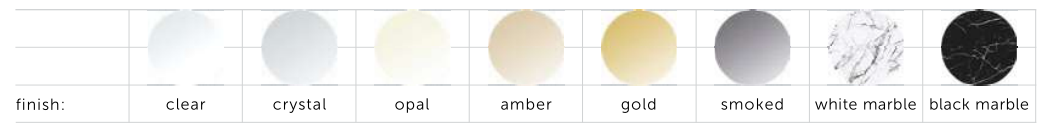

finish: clear crystal opal amber gold smoked white marble black marble

BUSTER BULB

category:	LIGHT BULBS	type:	dimmmable	finish:	▶ crystal	sku:	CBB-121026
socket:	E27	dimmmable	▶ gold		CBB-131028		
power:	2W	dimmmable	smoked		CBB-091027		
supply:	220-240V~						
cri:	80	non-dimmmable	crystal		CBB-121029		
light appearance:	2400-2700K*	non-dimmmable	gold		CBB-131031		
lumen:	60-125*	non-dimmmable	smoked		CBB-091030		

*For breakdown of lumen and light appearance for individual bulb finishes refer to tech specs.