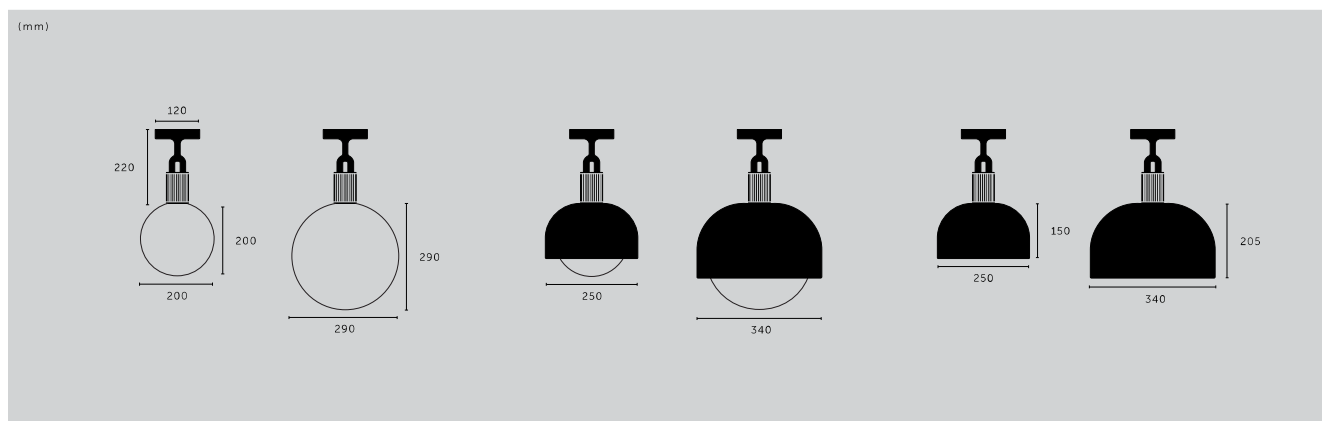

FORKED / CEILING

type: **CEILING LIGHT**
socket: **E27**
voltage: **220-240V**

classification: **CB/CE CERTIFIED**
detail: **CAST FORK**