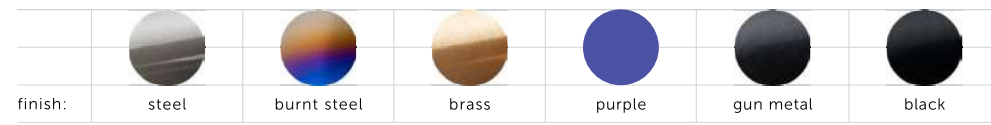

MACHINED VASE

details: **MACHINED SOLID METAL**

finish:

- steel
- brass

sku:

UK-MA-VAS-ST-A
UK-MA-VAS-BR-A

MACHINED WHISKY

details: **MACHINED SOLID METAL**

finish:

- steel
- brass

sku:

UK-MA-WHI-ST-A
UK-MA-WHI-BR-A

MACHINED CANDELABRA

details: **MACHINED SOLID METAL**

finish:

- steel
- brass

sku:

UK-MA-CAN-ST-A
UK-MA-CAN-BR-A

MACHINED TRAY

details: **MACHINED SOLID METAL**

finish:

- steel
- brass

sku:

UK-MA-SIM-ST-A
UK-MA-SIM-BR-A

TEALIGHT CANDLE HOLDER

knurl: **CROSS**
details: **SOLID METAL**

finish:

- steel
- brass

sku:

RCH-07114
RCH-05115

TEALIGHT CANDLE HOLDER / SET OF 3

knurl: **CROSS**
details: **SOLID METAL**

finish:

- steel
- brass

sku:

RCH-07116
RCH-05117

CUFFLINKS

knurl: **CROSS**
details: **SOLID KNURLED METAL**

finish:

- steel
- brass
- black

sku:

UK-CUF1-ST-A
UK-CUF1-BR-A
UK-CUF1-BL-A

DOUBLE BRACELET

knurl: **CROSS**
details: **PLAITED BLACK LEATHER**

finish: (36 cm)

brass

sku: (36 cm)

UK-B1-D-36-BR-A

finish: (40 cm)

- brass
- black

sku: (40 cm)

UK-B1-D-40-BR-A
UK-B1-D-40-BL-A

finish: (42 cm)

- brass
- black

sku: (42 cm)

UK-B1-D-42-BR-A
UK-B1-D-42-BL-A

NECKLACE

knurl: **CROSS / LINEAR**
details: **SOLID KNURLED METAL**

finish: (cross)

- steel
- brass
- black + 18k gold
- black

sku: (cross)

UK-NL-V-ST-A
UK-NL-V-BR-A
UK-NL-V-EX
UK-NL-V-BL-A

finish: (linear)

burnt steel

sku: (linear)

RNE-36527

DOG COLLAR

knurl: **CROSS**
details: **EMBOSSED LEATHER**

finish: (x-small)
black + purple + steel
black + purple + brass

sku: (x-small)
RPA-02768
RPA-02767

finish: (small)
black + purple + steel
▶ black + purple + brass

sku: (small)
RPA-02770
RPA-02769

finish: (medium)
black + purple + steel
black + purple + brass

sku: (medium)
RPA-02772
RPA-02771

finish: (large)
black + purple + steel
black + purple + brass

sku: (large)
RPA-02774
RPA-02773

finish: (x-large)
▶ black + purple + steel
black + purple + brass