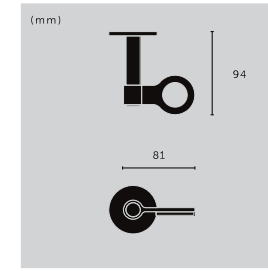

SOAP BOTTLE HOLDER / SINGLE / CAST

function: **DAILY RITUALS**
material: **SOLID METAL**
details: **ROUGH-CAST BRACKET**
fyi: **FITS B+P BODY CARE BOTTLES**