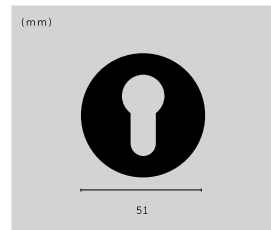

EURO CYLINDER PLATE / CC 27 MM

type: **CC 27 MM (SWEDEN)**
details: **SPUN METAL**

finish:
▶ steel
▶ brass
smoked bronze
gun metal
welders black
▶ black

sku:
SW-CYL-27-ST-A
SW-CYL-27-BR-A
SW-CYL-27-SM-A
SES-351879
SES-591878
SW-CYL-27-BL-A