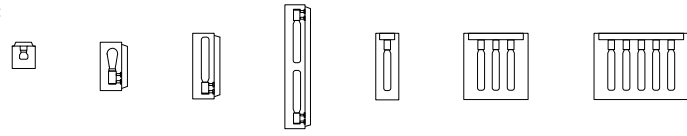

# CAGED

[ category. LIGHTING. ]

[ directory. P.67. ]

look:

types:

finish:

[ info. CAGED. ]

Create your own skyline with the Caged collection. Light metal volumes edge into slabs of natural stone, finished with our signature coin screw details. Available as wall, ceiling or larger multi-light fixtures.