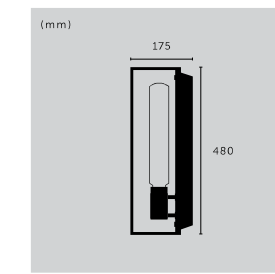

CAGED WALL / LARGE

type:	WALL LIGHT	finish:	white marble	sku:	RCA-14374
socket:	E27	▶ black marble	RCA-02375		
voltage:	220-240V				
classification:	CB/CE CERTIFIED CLASS 1 & IP20