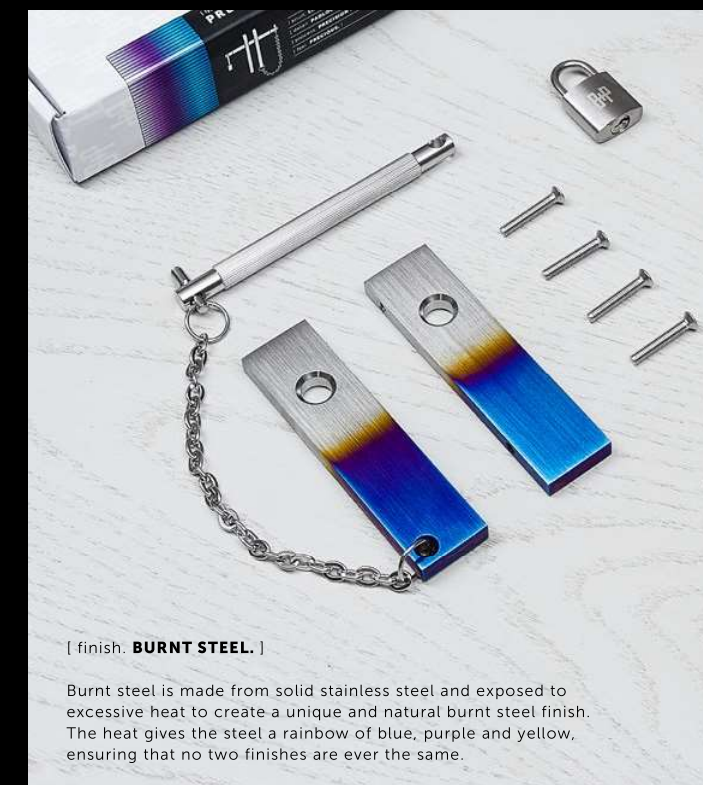

[finish. **BURNT STEEL.**]

Burnt steel is made from solid stainless steel and exposed to excessive heat to create a unique and natural burnt steel finish. The heat gives the steel a rainbow of blue, purple and yellow, ensuring that no two finishes are ever the same.

fyi. In some cases other metal, coating and lacquer combinations may be used, if better suited to a specific function or product. I.e. Taps are made from a brass base finished with either nickel plating, paint or PVD coating.