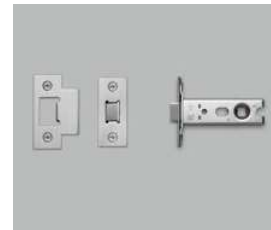

DOOR HANDLE TUBULAR LATCH

type: **57 MM BACKSET**
details: **FOR USE WITH OUR DOOR HANDLES (NOT FIXED)**

finish:
▶ steel
▶ brass
▶ gun metal
▶ black

sku:
GLL-071161
GLL-051160
GLL-351165
GLL-021163