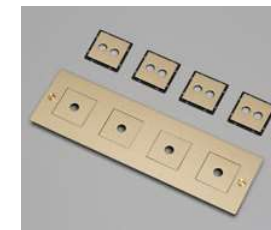

4G WALL PLATE / HORIZONTAL

mount: **HORIZONTAL**
details: **SOLID METAL**
including: **INFILLS**

finish:
white
steel
▶ brass
smoked bronze
black

sku:
CPL-142004
CPL-072007
CPL-052006
CPL-092008
CPL-022005