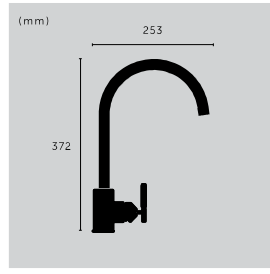

look: CROSS								
finish:	steel	brass	gun metal	welders black				

KITCHEN TAP / MIXER / CROSS

knurl: **CROSS**
type: **MIXER TAP**
material: **SOLID METAL**

finish:
steel
▶ brass
gun metal
welders black

sku: (UK)
RKT-071568
RKT-051569
RKT-351571
RKT-481570

sku: (EU)
C0-072613
C0-052614
C0-352616
C0-592615