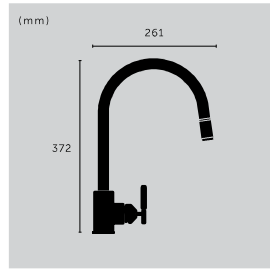

KITCHEN TAP / MIXER WITH PULL OUT SPRAY / CROSS

knurl: **CROSS**
type: **MIXER WITH PULL OUT SPRAY**
material: **SOLID METAL**
feature: **PULL OUT SPRAY**

finish:
steel
brass
▶ gun metal
welders black

sku: (UK)
RKT-071660
RKT-051661
RKT-351663
RKT-591662

sku: (EU)
C0-072621
C0-052622
C0-352624
C0-592623

KITCHEN TAP / 4-IN-1 / CROSS

knurl: **CROSS**
type: **4-IN-1**
material: **SOLID METAL**
feature: **MIXES HOT + COLD WATER PLUS FILTERED COLD + INSTANT HOT WATER**