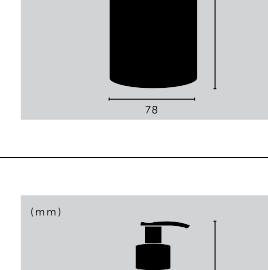

BODY WASH / WILD MINT AMPLIFIER

size: **500ML / 16.9 FL.OZ.**
notes: **PEPPERMINT, GRAPEFRUIT, GINGER**