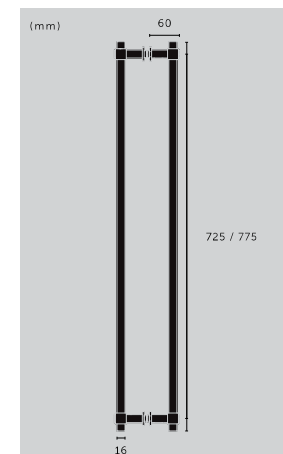

sku:

UCB-072137
UCB-052138
UCB-352139
UCB-592140