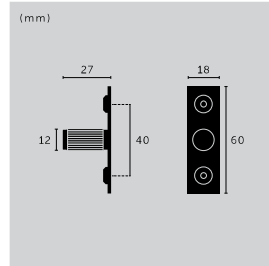

sku:

GFK-36439
GFK-07320
GFK-05321
GFK-35324
GFK-02323