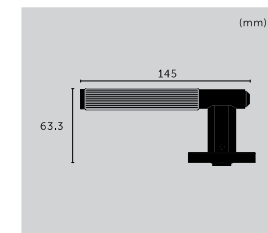

DOOR HANDLE SET / LINEAR

type: **UNSPRUNG CC 30 MM (SCANDINAVIA) LINEAR**
finish: steel, brass, welders black
sku: SDD-072065, SDD-052066, SDD-072065