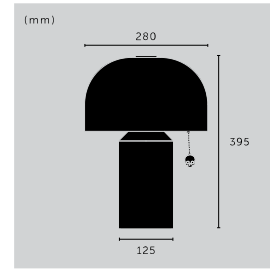

SKULL TABLE LIGHT

A table lamp made from solid spun metal, brushed and refined by hand. It features a skull pendant pull made from solid cast metal that's polished by hand. The lamp's metal top cap features our skull logo.

finish:
▶ steel
▶ brass

sku:
RST-072416
RST-052415

SKULL BOWL

A super heavy hitter; the skull bowl is made from solid cast metal polished on the inside by hand, with the outside left tactile, raw and unique. Finished with debossed TB & B+P insignias.