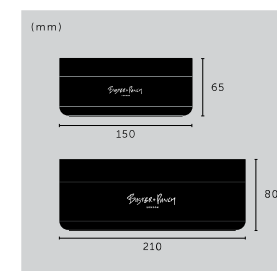

DOG BOWL

details: **SOLID METAL**

finish: (small)

- brass
- gun metal

sku: (small)

UDB-051563
UDB-351562

finish: (large)

- brass
- gun metal

sku: (large)

UDB-051565
UDB-351564