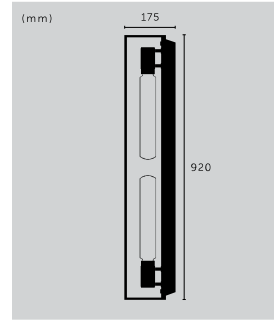

CAGED WALL / X-LARGE

type:	WALL LIGHT	finish:	▶ white marble	sku:	RCA-14376
socket:	E27	black marble	RCA-02377		
voltage:	220-240V				
classification:	CB/CE CERTIFIED CLASS 1 & IP20