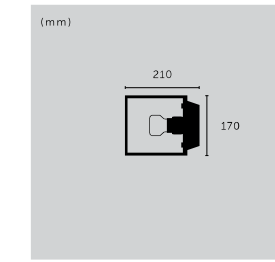

CAGED WALL / SMALL

type:	WALL LIGHT / CEILING LIGHT	finish:	▶ white marble	sku:	RCA-14274
socket:	E27	black marble	RCA-02275		
voltage:	220-240V				
classification:	CB/CE CERTIFIED CLASS 1 & IP20				

fyi: this can also be fitted as a ceiling light