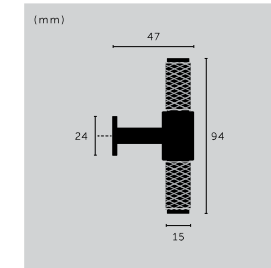

sku:

UK-TB-H-ST-C
UK-TB-H-BR-C
UK-TB-H-SM-C
UK-TB-H-BL-C