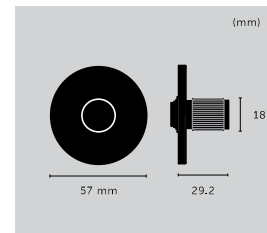

THUMBTURN LOCK / LINEAR

process: **DIAMOND CNC LATHE LINEAR**
finish: steel, brass, gun metal, welders black
sku: RLL-071078, RLL-051077, RLL-091079, RLL-481076