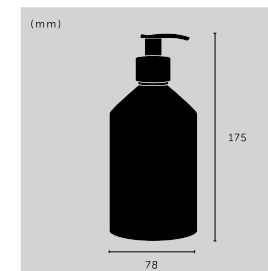

HAND LOTION / VETIVER REVIVAL

size: **500ML / 16.9 FL.OZ.**
notes: **VETIVER, PINK PEPPER, CEDARWOOD**