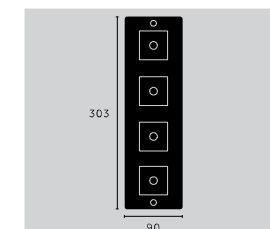

4G WALL PLATE / VERTICAL

mount: **VERTICAL**
details: **SOLID METAL**
including: **INFILLS**

finish:
white
steel
▶ brass
smoked bronze
black

sku:
CPL-142400
CPL-072403
CPL-052402
CPL-092404
CPL-022401